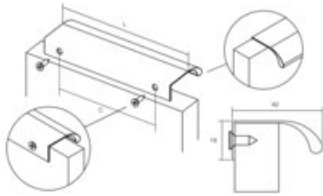

Technical Documents

ALUMINIUM

ONA 0372
Images: Frontal & Side

View this product online at <https://marathonhardware.com/pd/V0372128L24>