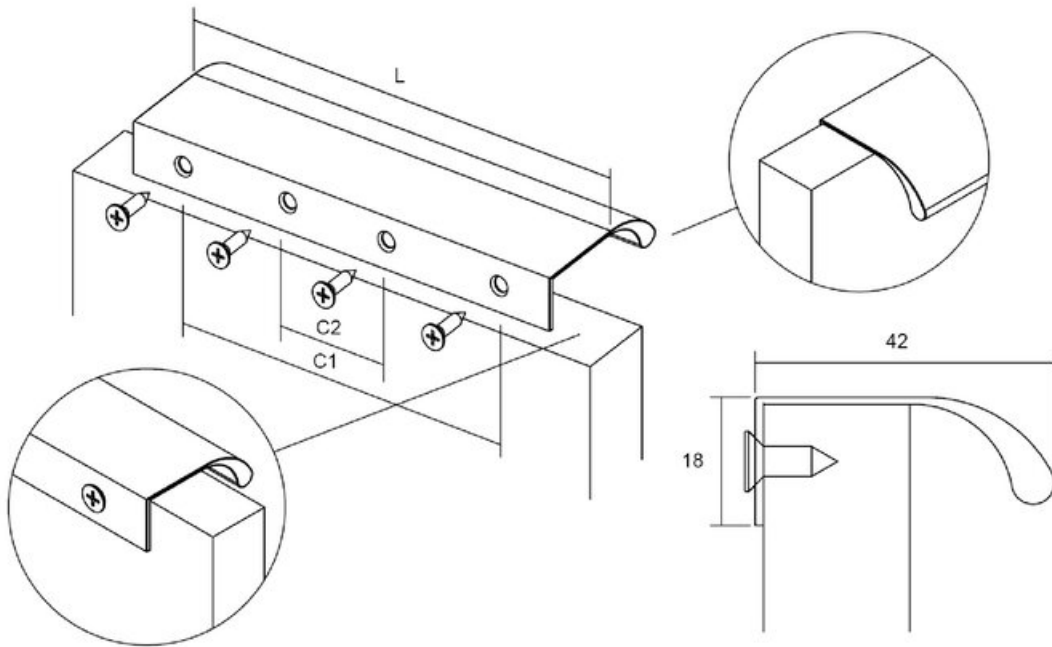

Technical Documents

View this product online at <https://marathonhardware.com/pd/V0372128L24>