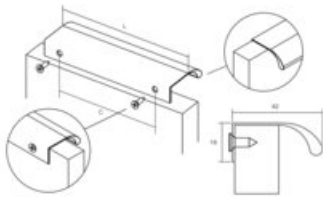

Technical Documents

ALUMINIUM

ONA 0372
Image: Front & Top

View this product online at <https://marathonhardware.com/pd/V0372128L30>