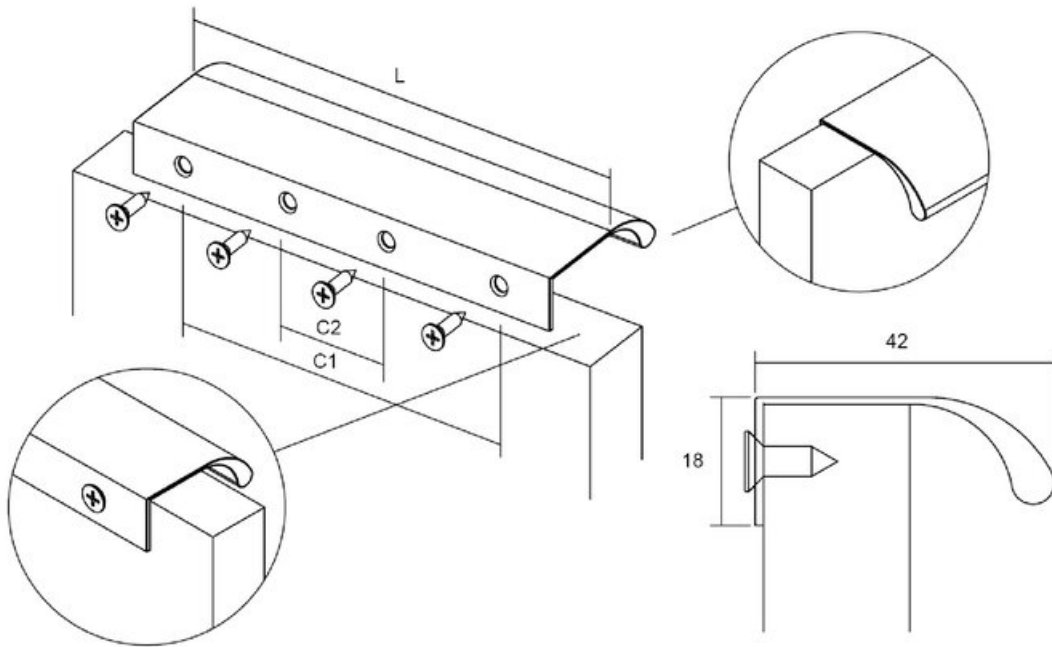

Technical Documents

View this product online at <https://marathonhardware.com/pd/V0372128L30>