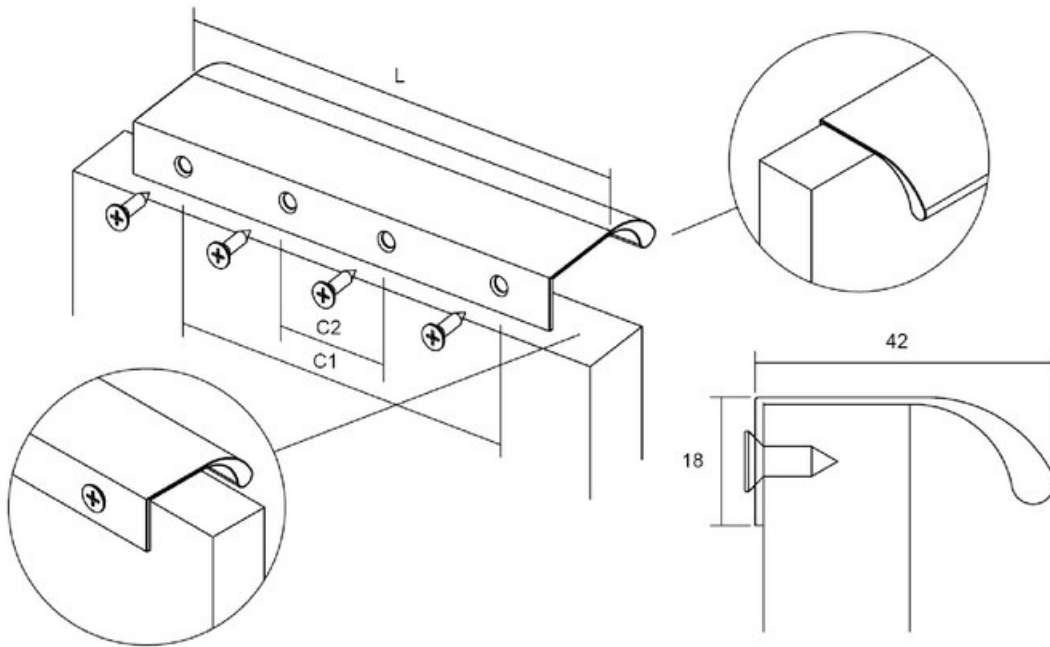

Technical Documents

View this product online at <https://marathonhardware.com/pd/V0372128L31>