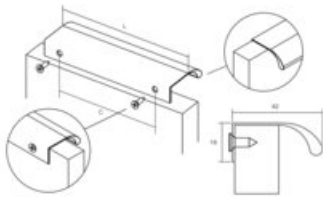

Technical Documents

ALUMINIUM

ONA 0372
Image: Front & Back

View this product online at <https://marathonhardware.com/pd/V0372128L31>