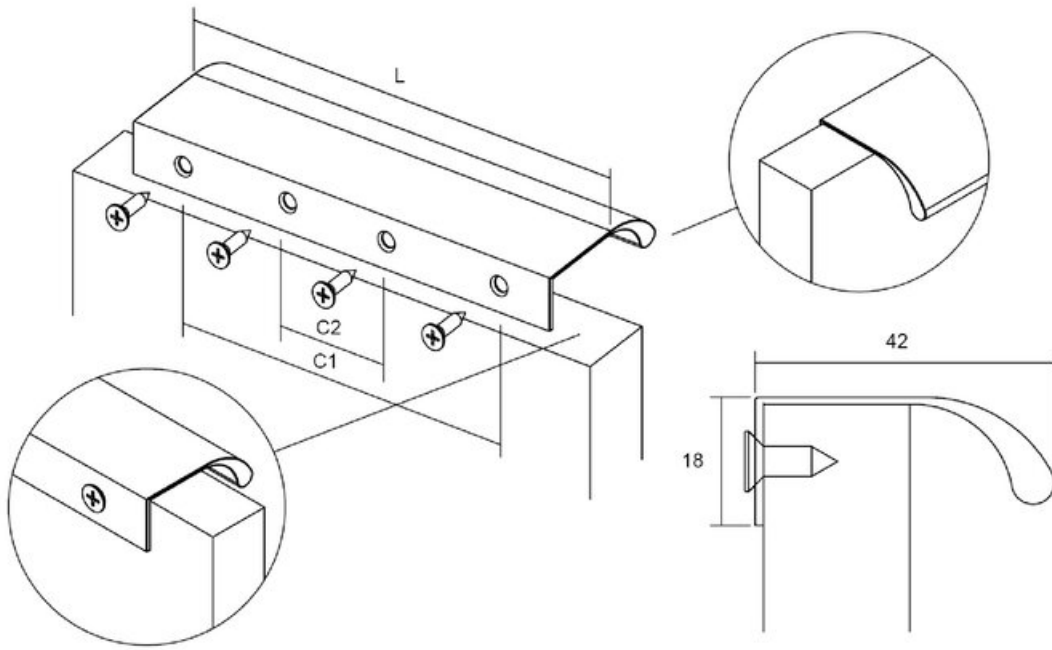

Technical Documents

View this product online at <https://marathonhardware.com/pd/V0372128LM1>