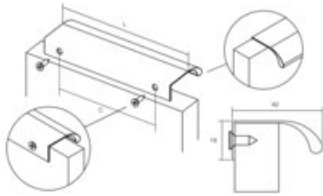

Technical Documents

ALUMINIUM

ONA 0372
Image: Front & Back

View this product online at <https://marathonhardware.com/pd/V0372128LM1>