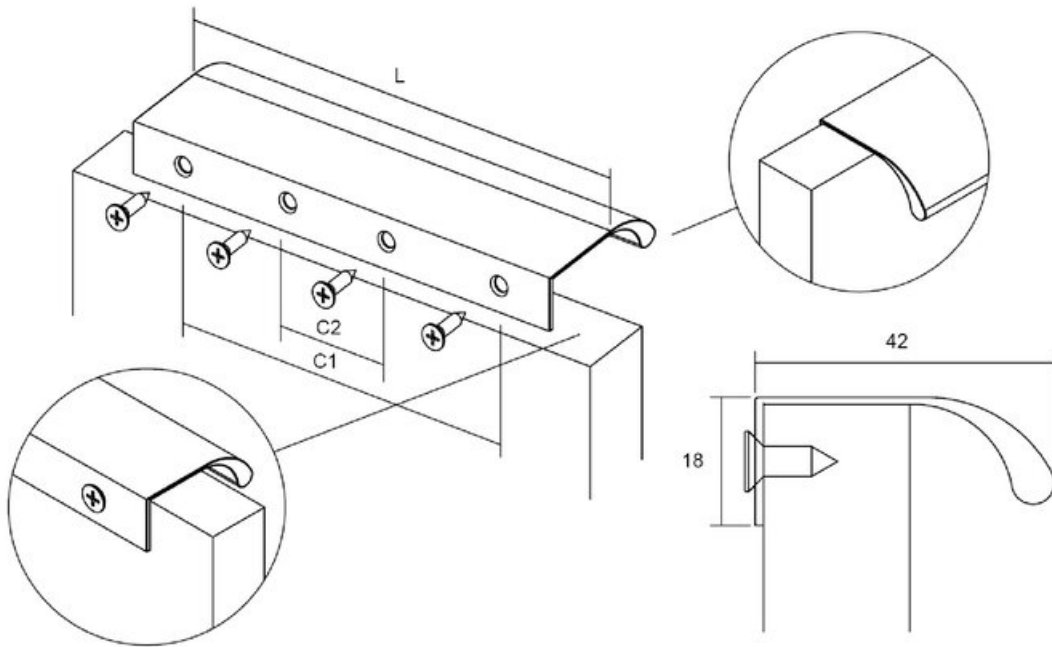

Technical Documents

View this product online at <https://marathonhardware.com/pd/V0372128LM23>