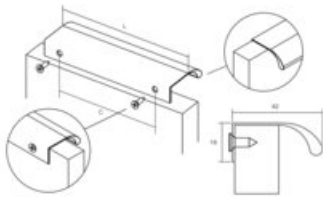

Technical Documents

ALUMINIUM

ONA 0372
Images: Frontal & Side

View this product online at <https://marathonhardware.com/pd/V0372128LM23>