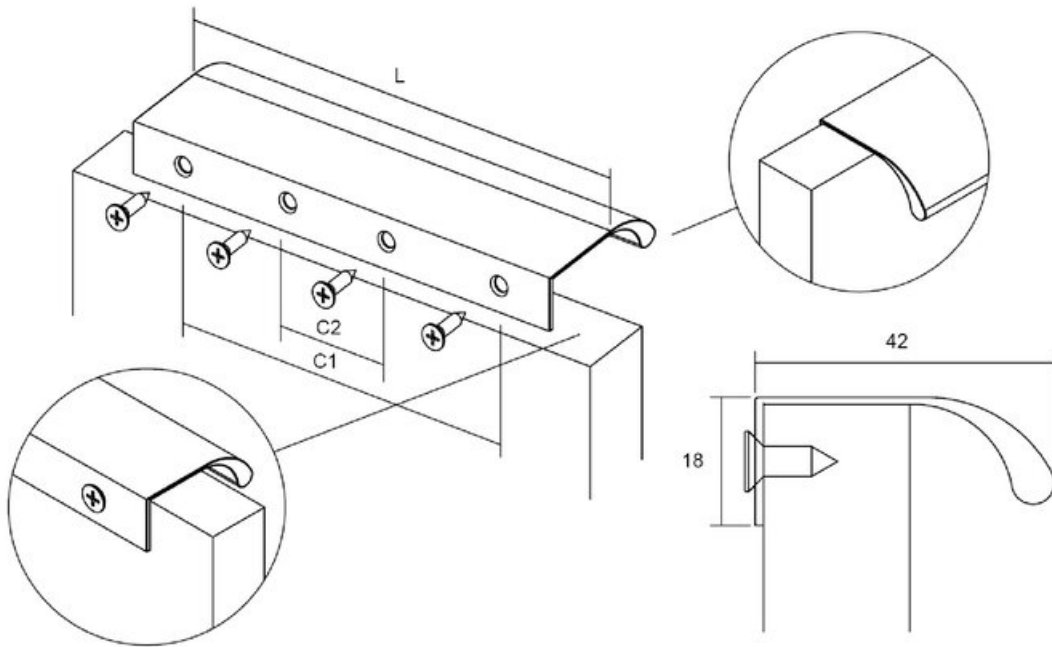

Technical Documents

View this product online at <https://marathonhardware.com/pd/V0372128LM41>