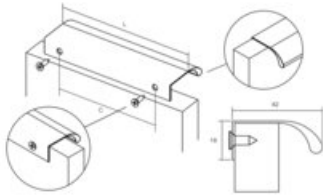

Technical Documents

ALUMINIUM

ONA 0372
Image: Front & Back

View this product online at <https://marathonhardware.com/pd/V0372128LM41>