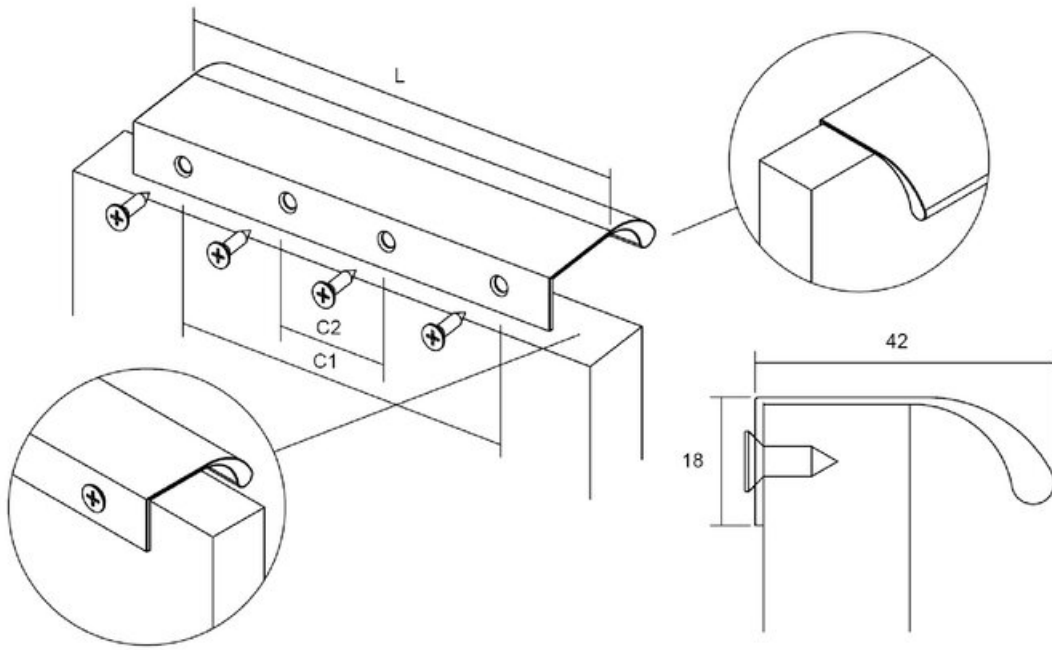

Technical Documents

View this product online at <https://marathonhardware.com/pd/V0372544L24>