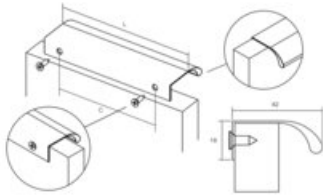

Technical Documents

ALUMINIUM

ONA 0372
Image: Front & Back

View this product online at <https://marathonhardware.com/pd/V0372544L24>