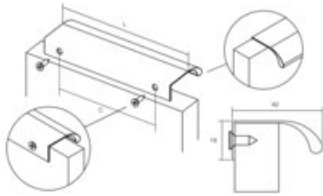

Technical Documents

ALUMINIUM

ONA 0372
Image: Front & Back

View this product online at <https://marathonhardware.com/pd/V0372544L30>