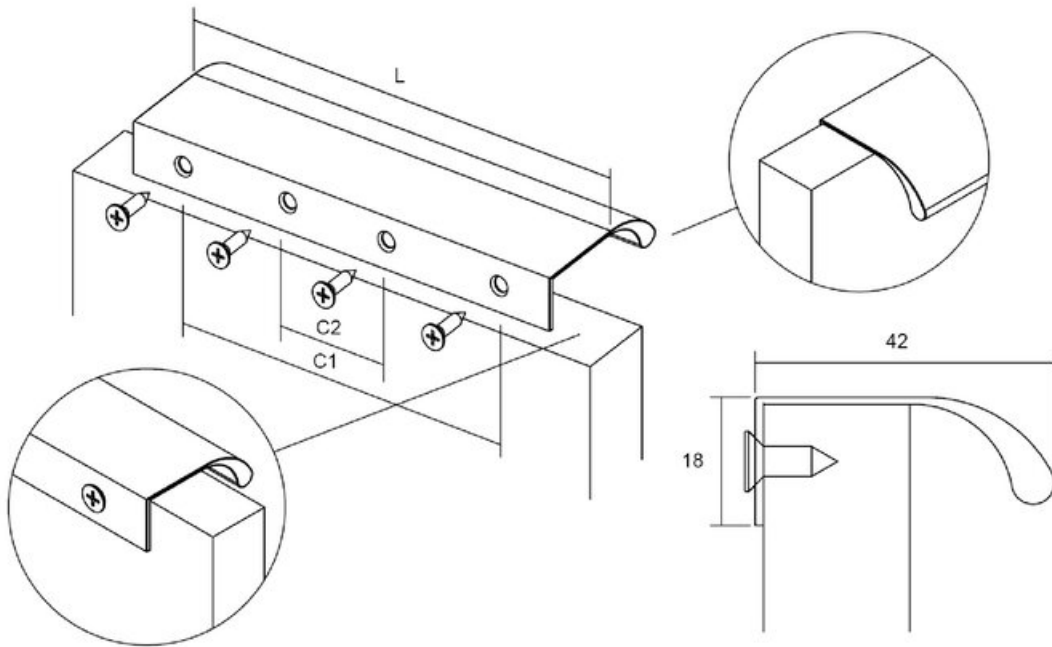

Technical Documents

View this product online at <https://marathonhardware.com/pd/V0372544L30>