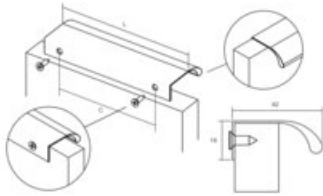

Technical Documents

ALUMINIUM

ONA 0372

Image: Front & Back

View this product online at <https://marathonhardware.com/pd/V0372544L31>