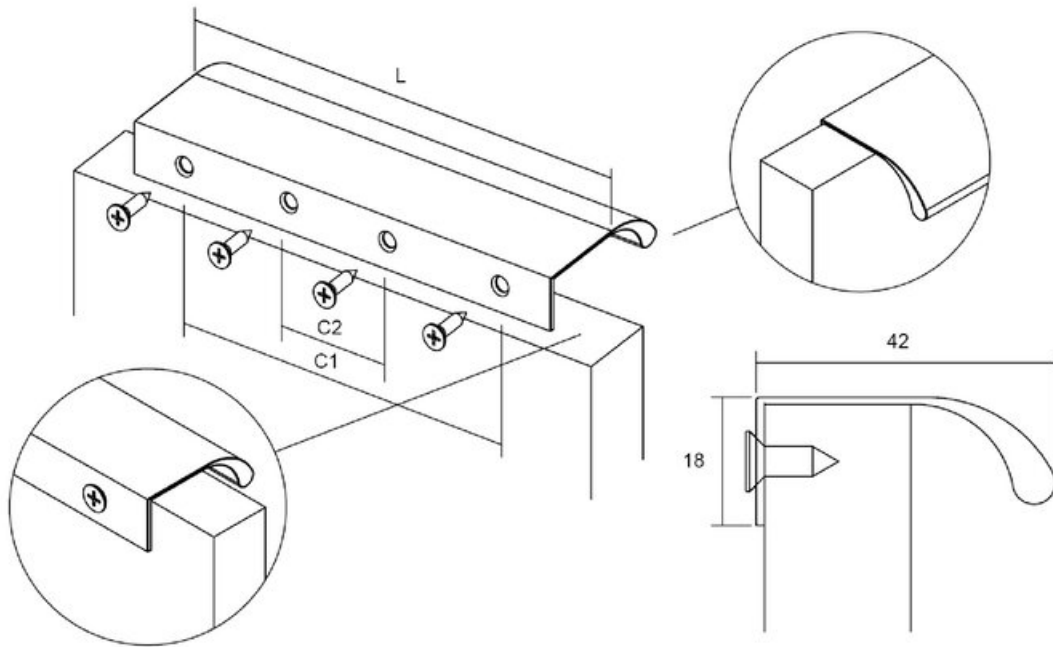

Technical Documents

View this product online at <https://marathonhardware.com/pd/V0372544L31>