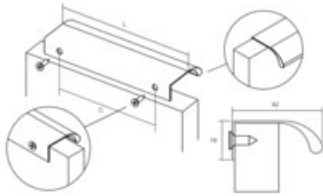

Technical Documents

ALUMINIUM

ONA 0372

Image: Front & Top

View this product online at <https://marathonhardware.com/pd/V0372544LM1>