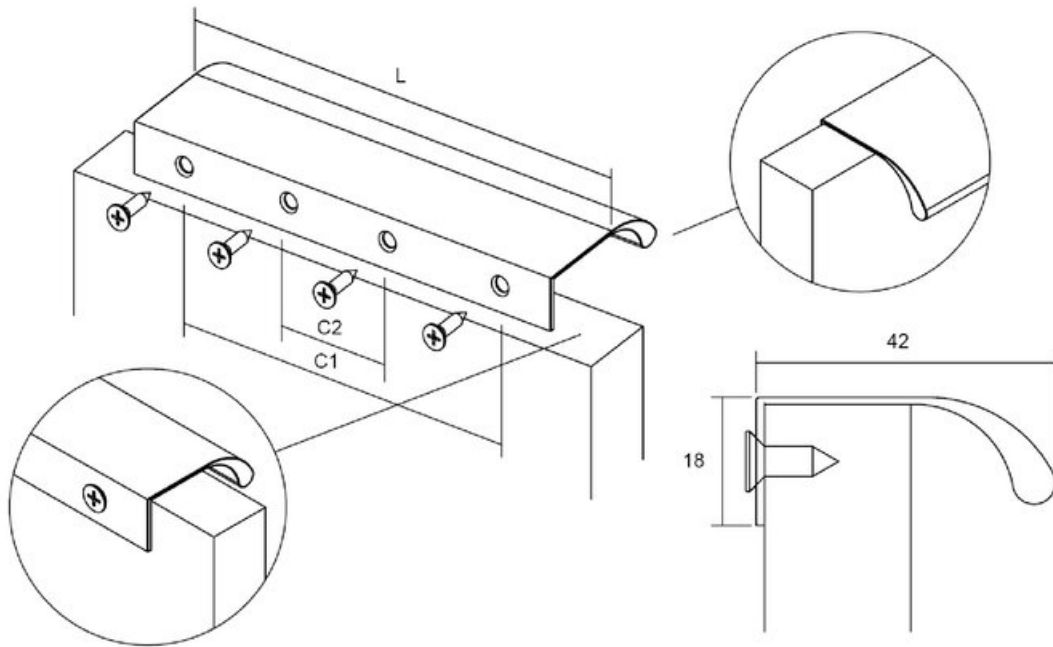

Technical Documents

View this product online at <https://marathonhardware.com/pd/V0372544LM1>