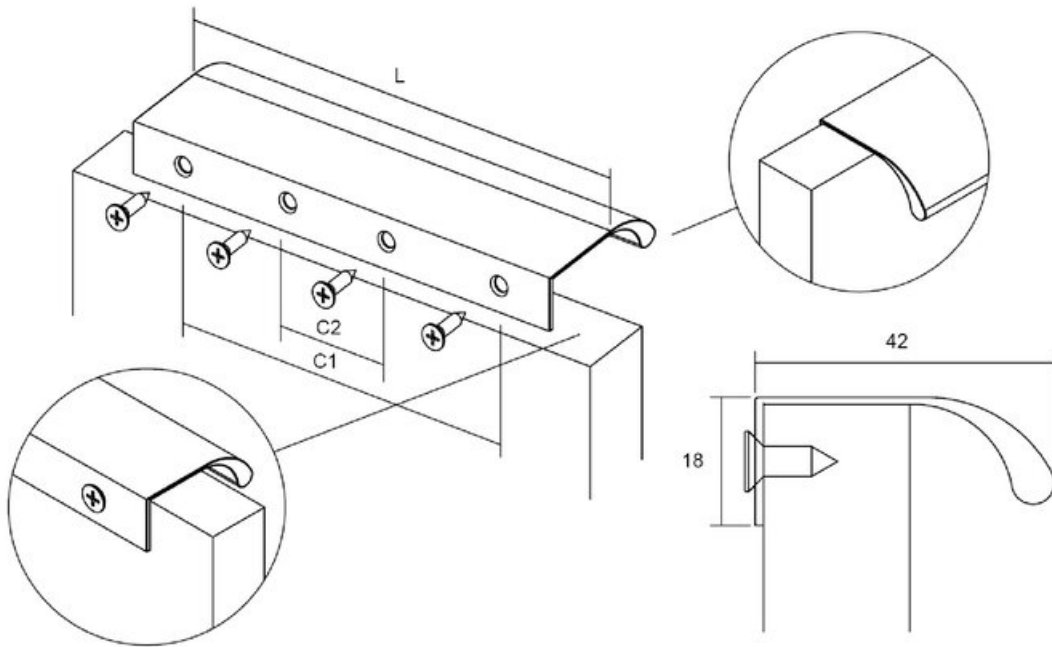

Technical Documents

View this product online at <https://marathonhardware.com/pd/V0372544LM23>