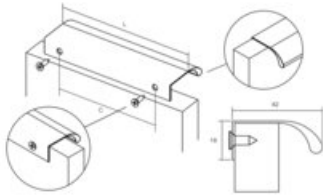

Technical Documents

ALUMINIUM

ONA 0372
Image: Front & Top

View this product online at <https://marathonhardware.com/pd/V0372544LM23>