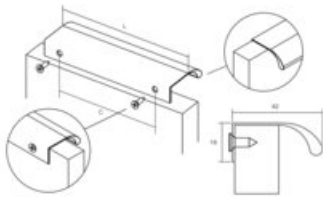

Technical Documents

ALUMINIUM

ONA 0372
Images: Front & Back

View this product online at <https://marathonhardware.com/pd/V0372544LM41>