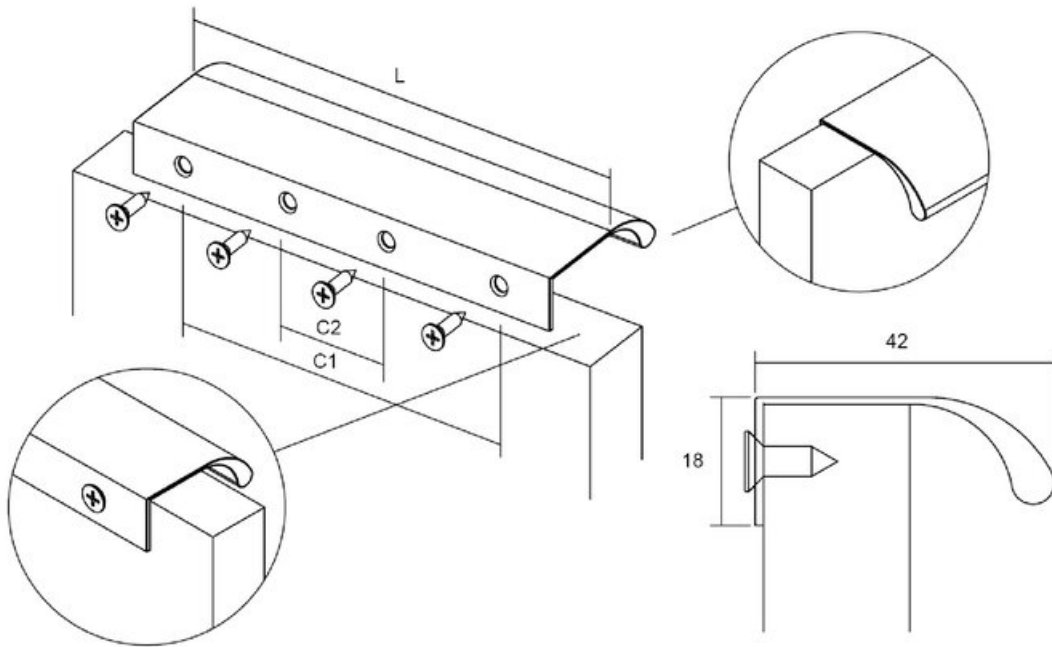

Technical Documents

View this product online at <https://marathonhardware.com/pd/V0372544LM41>