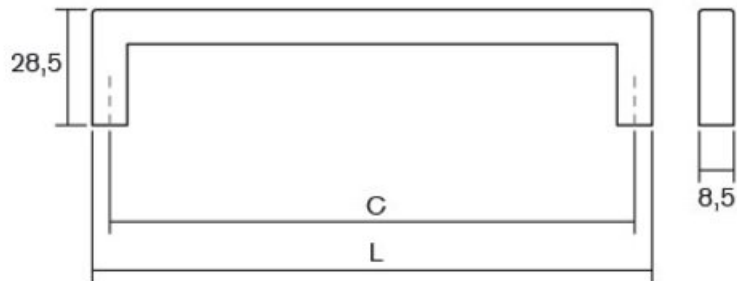

Technical Documents

View this product online at <https://marathonhardware.com/pd/V0056192Z11>