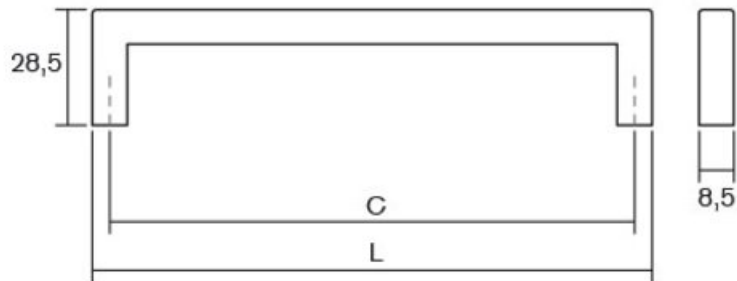

Technical Documents

View this product online at <https://marathonhardware.com/pd/V0056192Z27>