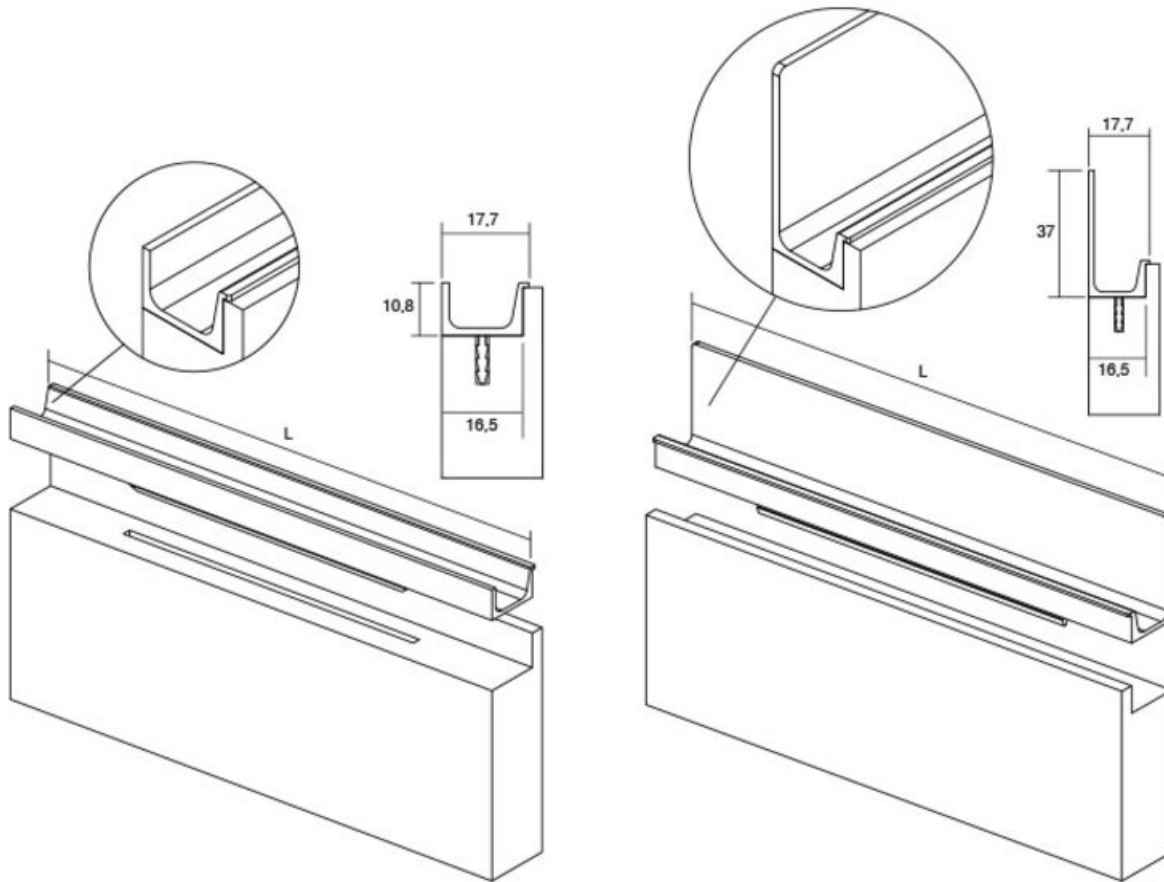

Technical Documents

View this product online at <https://marathonhardware.com/pd/V0127347L24>