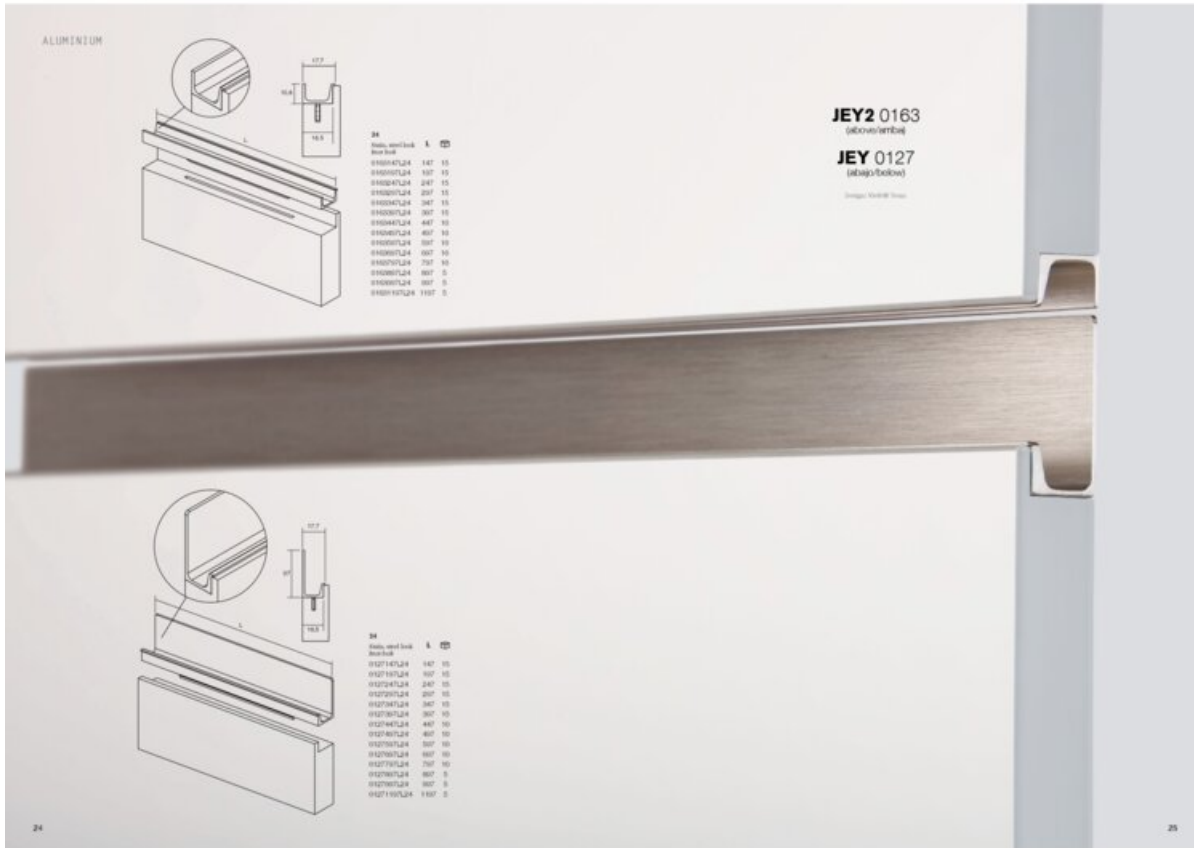

Technical Documents

View this product online at <https://marathonhardware.com/pd/V0127347LM2>