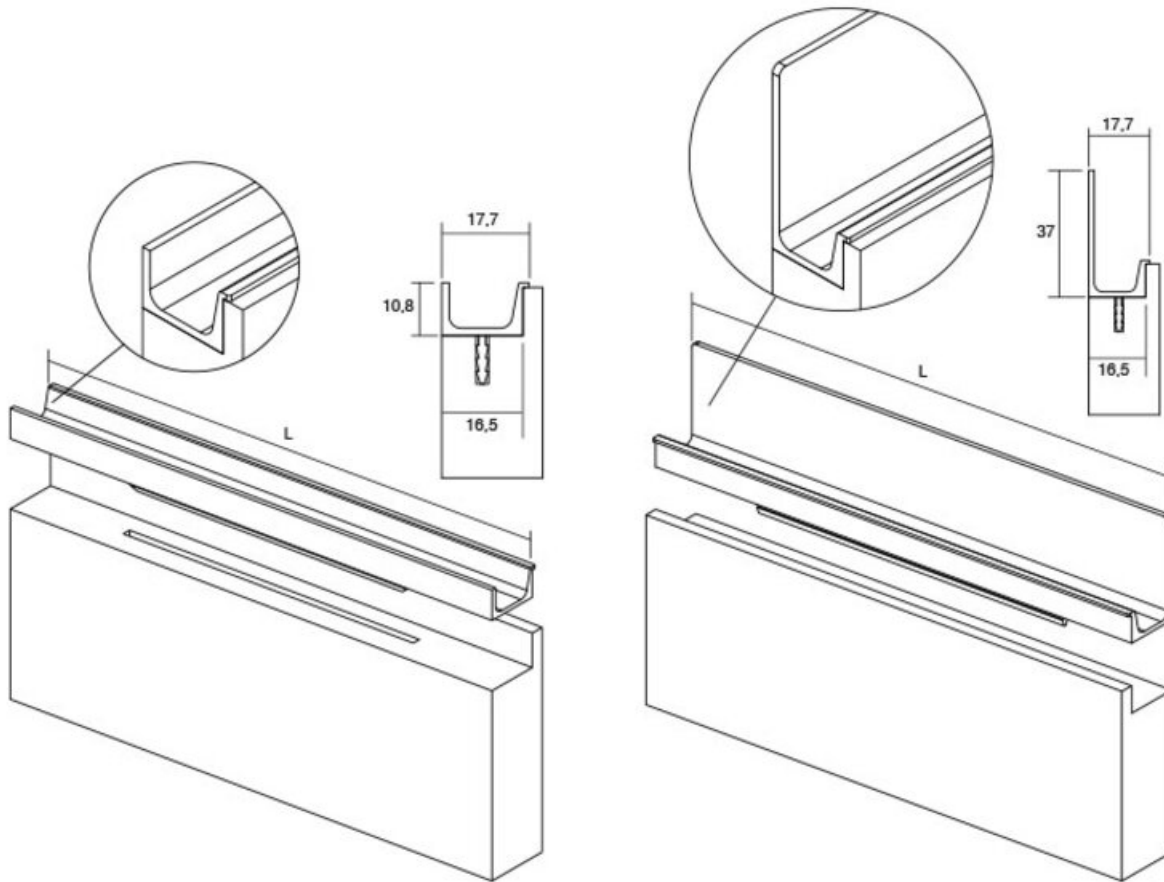

Technical Documents

View this product online at <https://marathonhardware.com/pd/V0127347LM2>