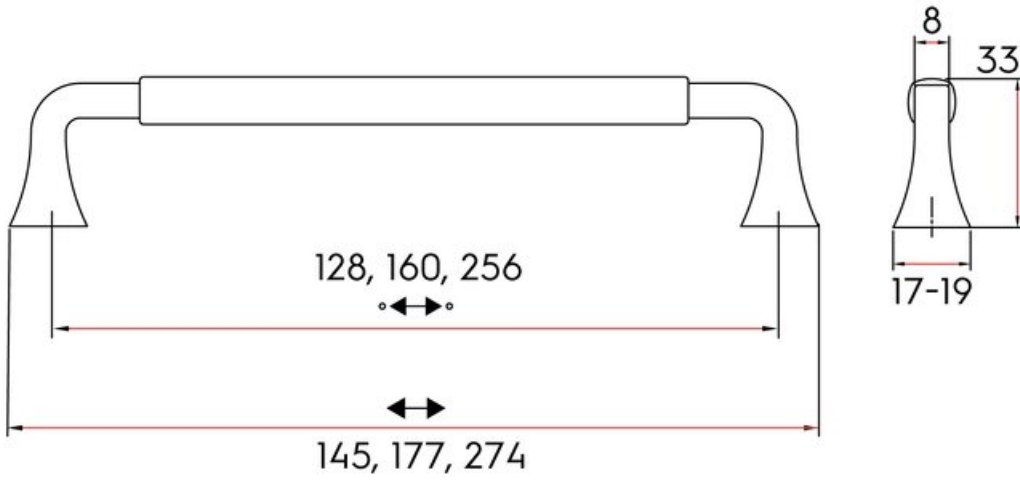

Technical Documents

View this product online at <https://marathonhardware.com/pd/9263-128-CHG>