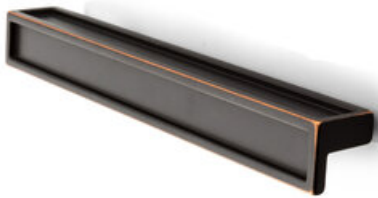

Concrete Pull 160mm Black w/ Copper Trim

Part Number: 9265-160-AC

Concrete Transitional Pull, 160mm, Black / Copper Trim

The rustic look of Concrete is a highly flexible design, being a perfect complement to both classic and modern styles.

Center to Center Length	160 mm
Collection	Concrete
Colour Group	Brown
Finish Code	Black with Copper
Material	Zinc Diecast
Overall Length	177 mm
Style Family	Transitional
Width	20 mm

Product Description

The *Transitional* lineup bridges the gap between *Contemporary* and *Classic* styles. Comprised of smooth, sleek lines and old-fashioned detail, the transitional category cohesively blends yesterday with tomorrow, giving you the very best of today.