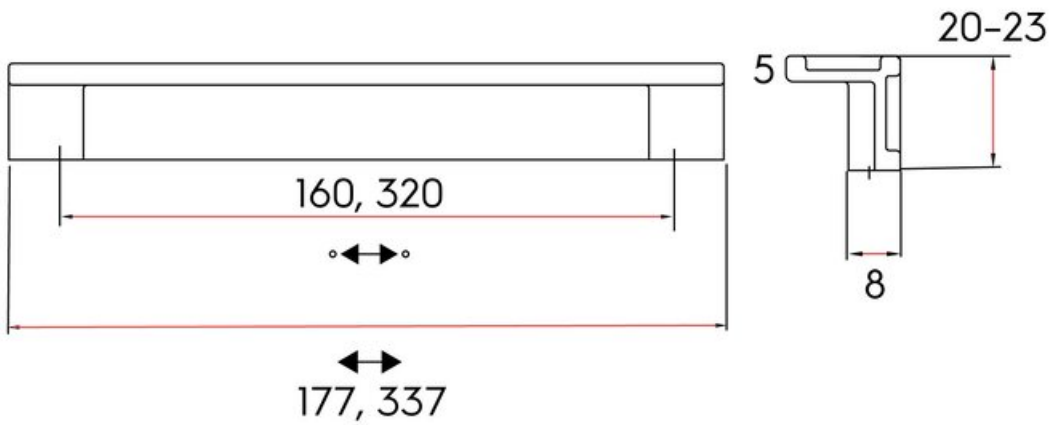

Technical Documents

View this product online at <https://marathonhardware.com/pd/9265-160-AC>