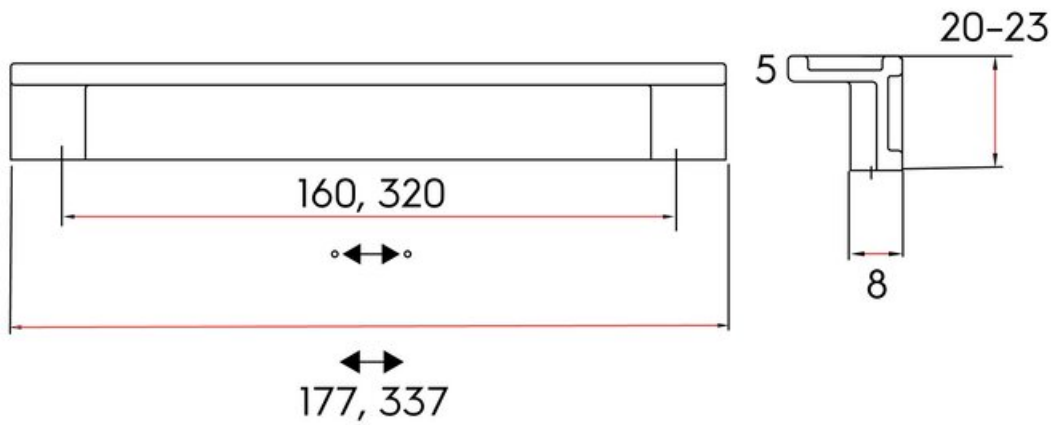

Technical Documents

View this product online at <https://marathonhardware.com/pd/9265-160-MAI>