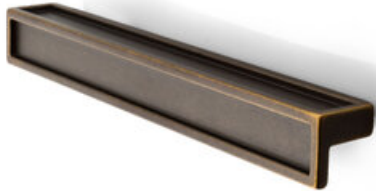

Concrete Pull 160mm Oil Rubbed Bronze

Part Number: 9265-160-BRH

Concrete Transitional Pull, 160mm, Rustic Antique Brass

The rustic look of Concrete is a highly flexible design, being a perfect complement to both classic and modern styles.

Center to Center Length	160 mm
Collection	Concrete
Colour Group	Brown
Finish Code	Rustic Antique Brass
Material	Zinc Diecast
Overall Length	177 mm
Style Family	Transitional
Width	20 mm

Product Description

The *Transitional* lineup bridges the gap between *Contemporary* and *Classic* styles. Comprised of smooth, sleek lines and old-fashioned detail, the transitional category cohesively blends yesterday with tomorrow, giving you the very best of today.