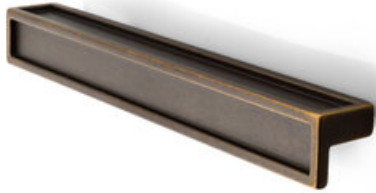

Concrete Pull 160mm Oil Rubbed Bronze

Part Number: 9265-160-BRH

Concrete Transitional Pull, 160mm, Rustic Antique Brass

The rustic look of Concrete is a highly flexible design, being a perfect complement to both classic and modern styles.

Center to Center Length	160 mm
Collection	Concrete
Colour Group	Brown
Finish Code	Rustic Antique Brass
Material	Zinc Diecast
Overall Length	177 mm
Style Family	Transitional
Width	20 mm

Product Description

The *Transitional* lineup bridges the gap between *Contemporary* and *Classic* styles. Comprised of smooth, sleek lines and old-fashioned detail, the transitional category cohesively blends yesterday with tomorrow, giving you the very best of today.