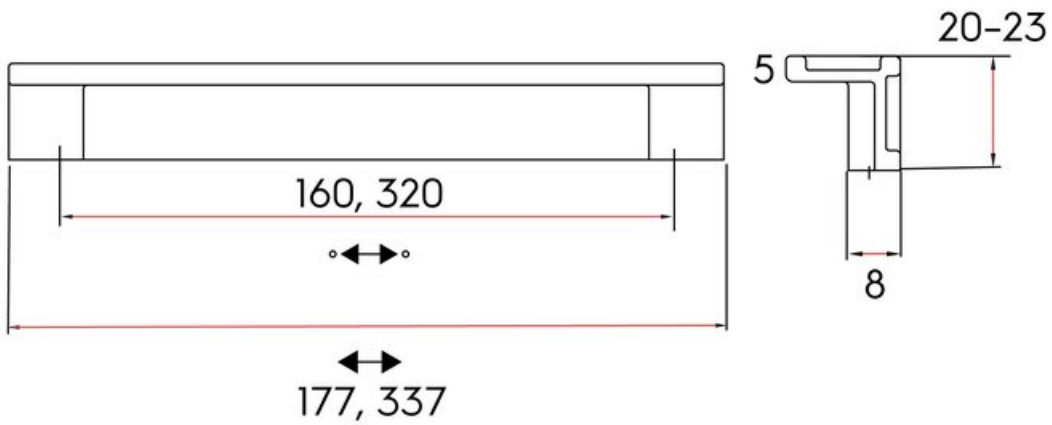

Technical Documents

View this product online at <https://marathonhardware.com/pd/9265-160-BRH>