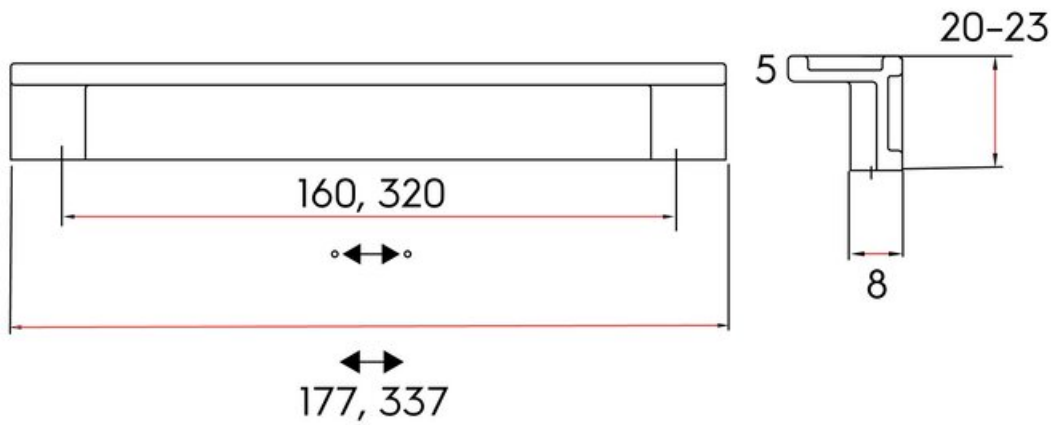

Technical Documents

View this product online at <https://marathonhardware.com/pd/9265-320-MAI>