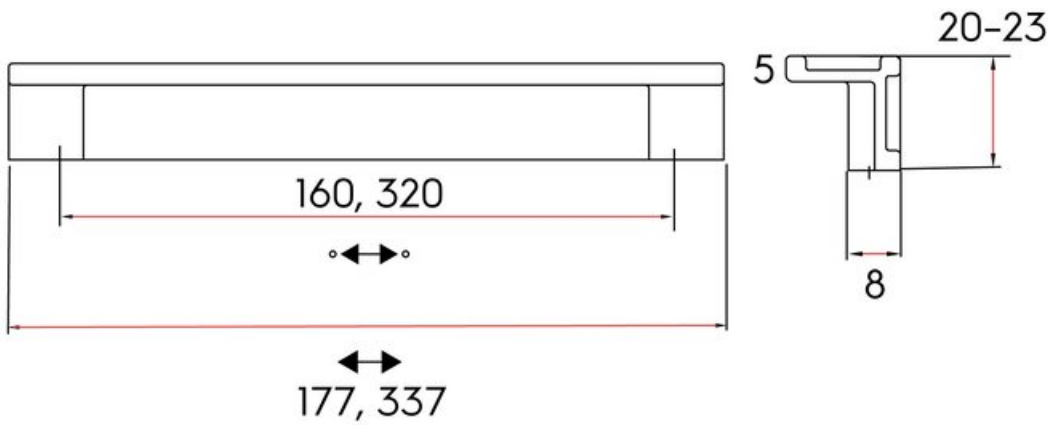

Technical Documents

View this product online at <https://marathonhardware.com/pd/9265-320-MAI>