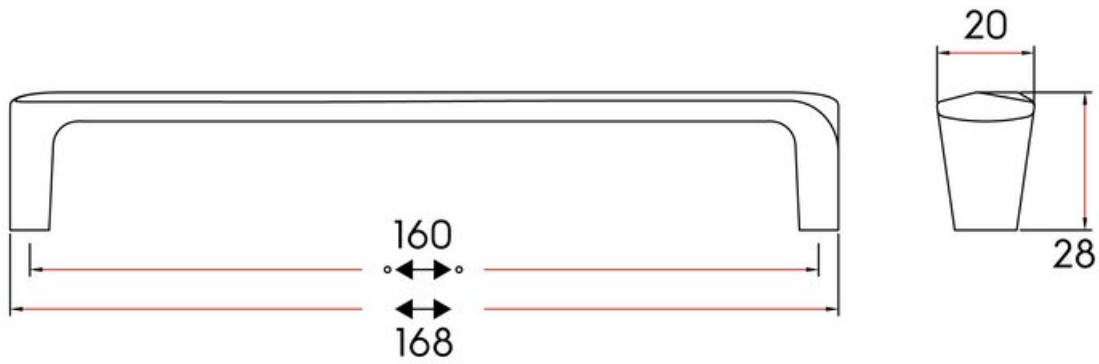

Technical Documents

View this product online at <https://marathonhardware.com/pd/9267-160-BNI>