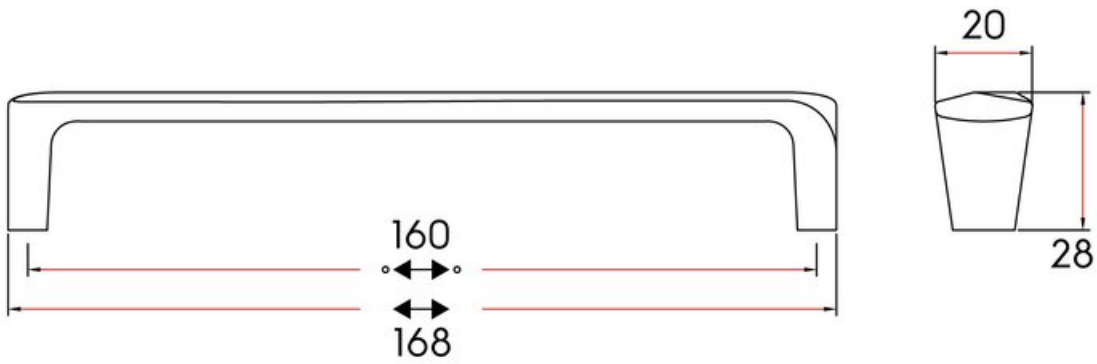

Technical Documents

View this product online at <https://marathonhardware.com/pd/9267-160-CHG>