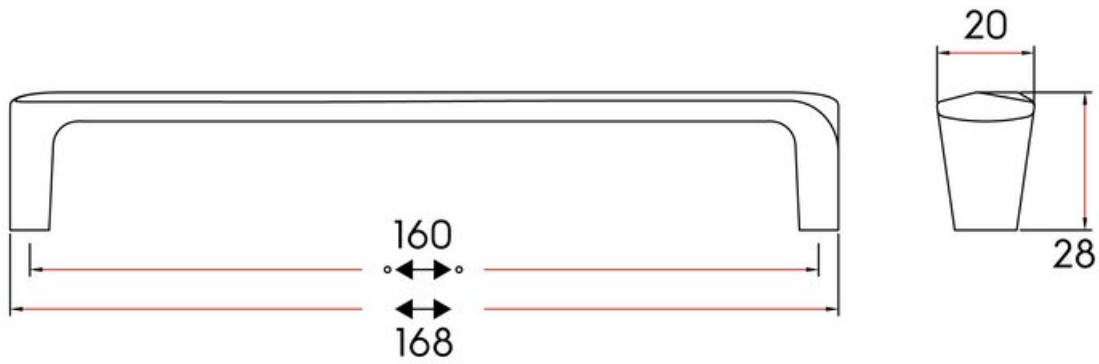

Technical Documents

View this product online at <https://marathonhardware.com/pd/9267-160-CHG>