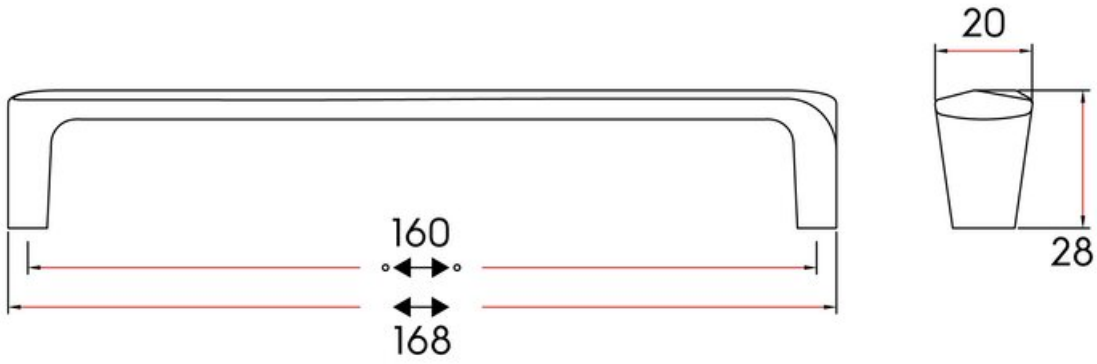

Technical Documents

View this product online at <https://marathonhardware.com/pd/9267-160-NB>