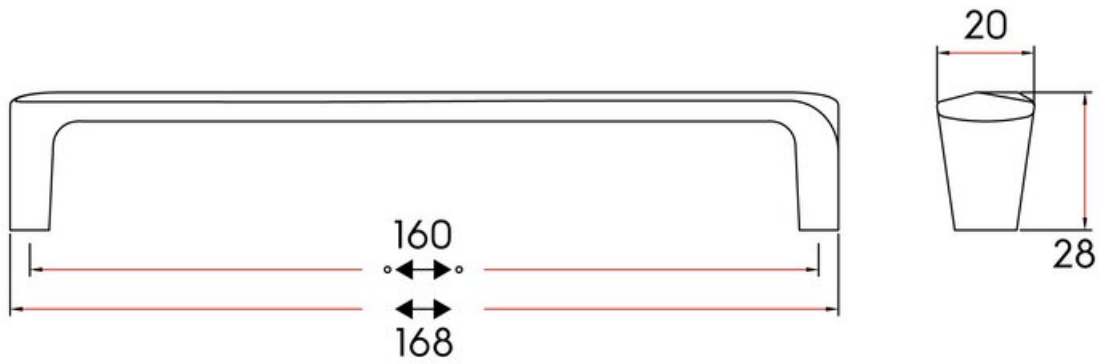

Technical Documents

View this product online at <https://marathonhardware.com/pd/9267-160-PN>