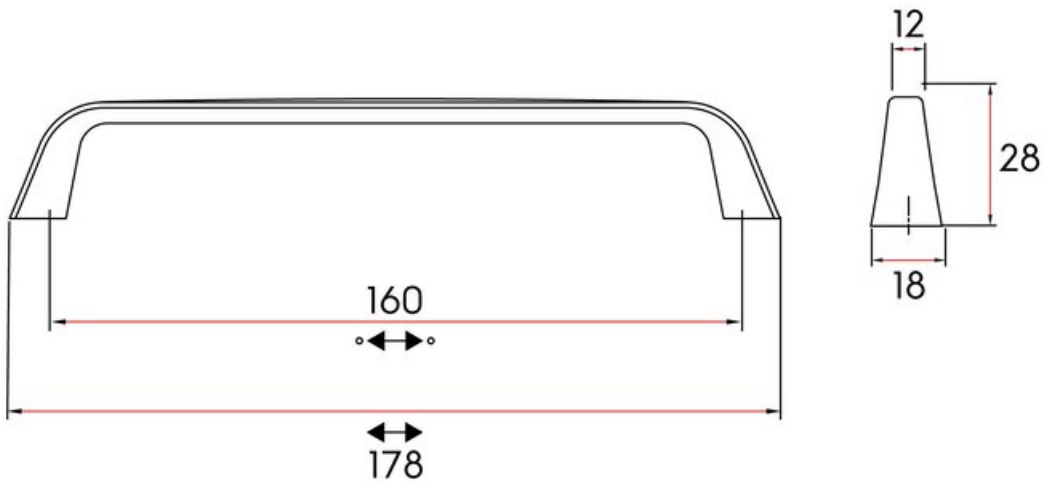

Technical Documents

View this product online at <https://marathonhardware.com/pd/9266-160-CHG>