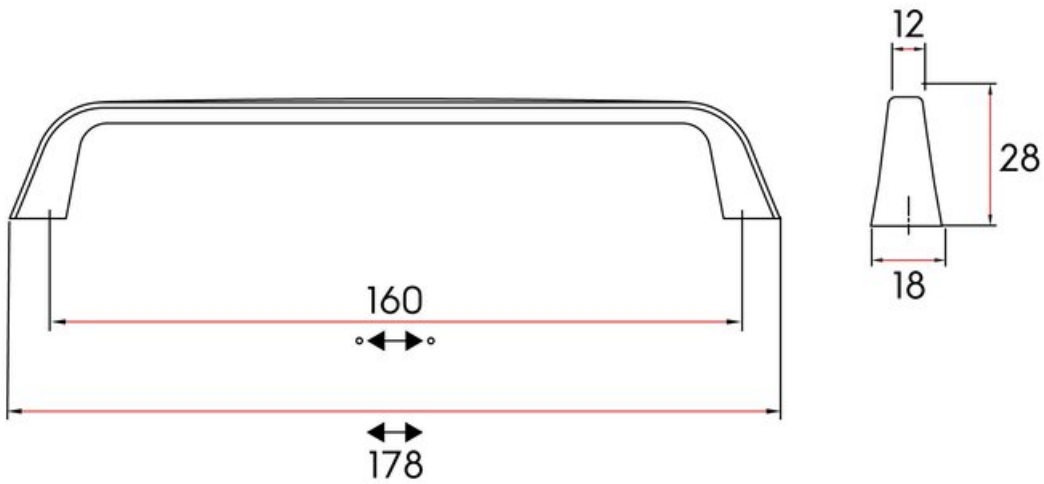

Technical Documents

View this product online at <https://marathonhardware.com/pd/9266-160-DBK>