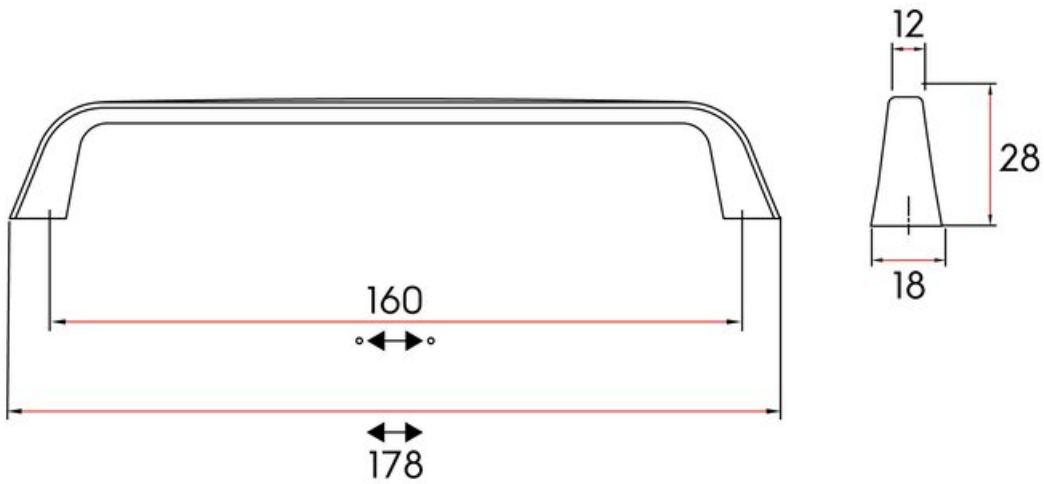

Technical Documents

View this product online at <https://marathonhardware.com/pd/9266-160-NB>