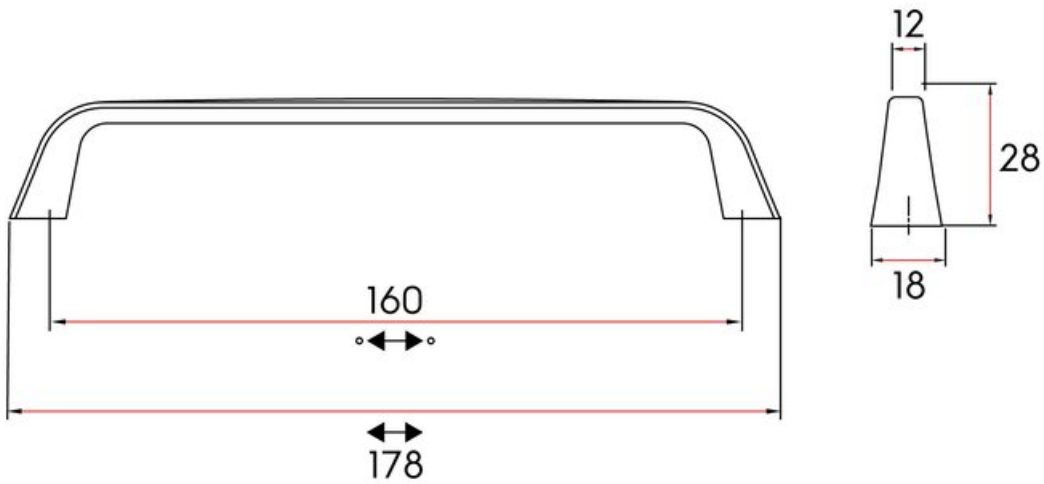

Technical Documents

View this product online at <https://marathonhardware.com/pd/9266-160-PC>