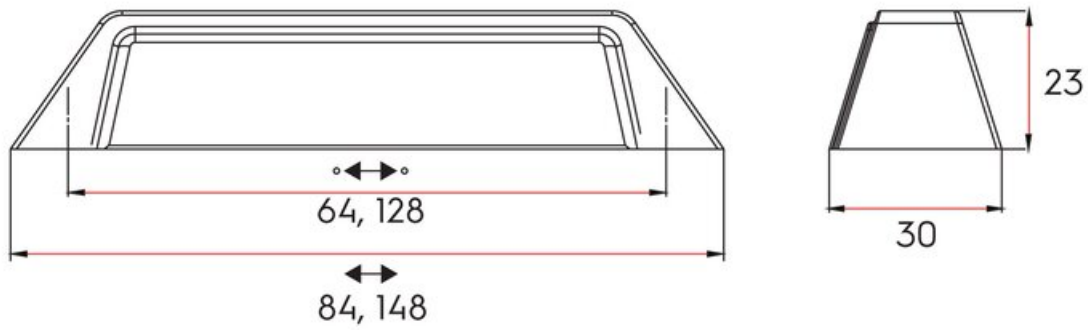

Technical Documents

View this product online at <https://marathonhardware.com/pd/9616-128-DBK>