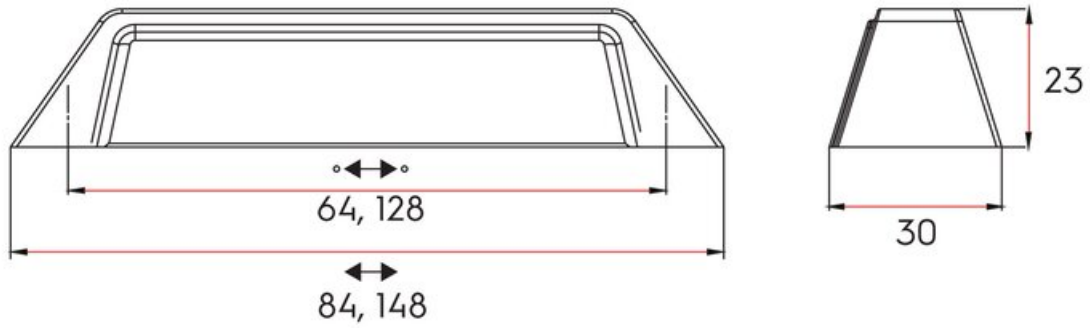

Technical Documents

View this product online at <https://marathonhardware.com/pd/9616-128-DBK>