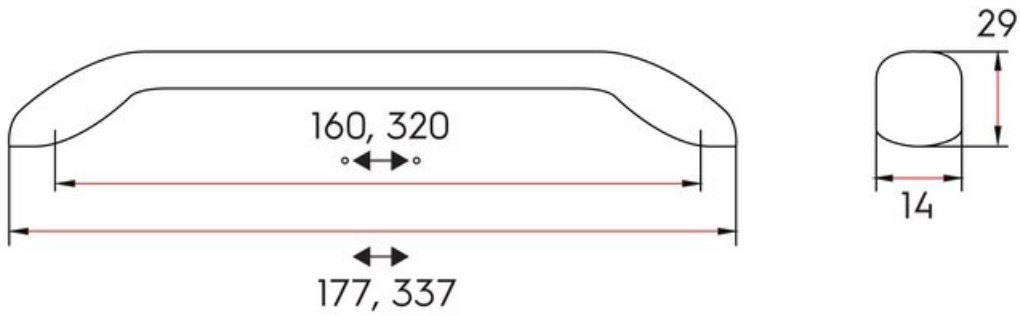

Technical Documents

View this product online at <https://marathonhardware.com/pd/9617-320-DBK>