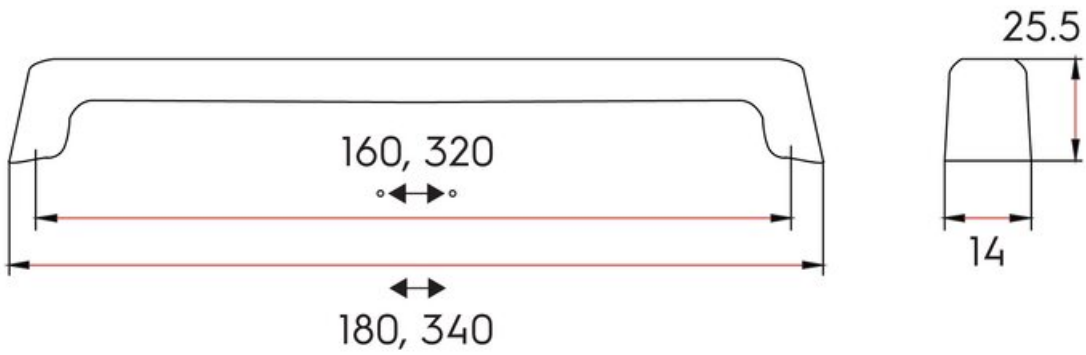

Technical Documents

View this product online at <https://marathonhardware.com/pd/9618-160-MBB>