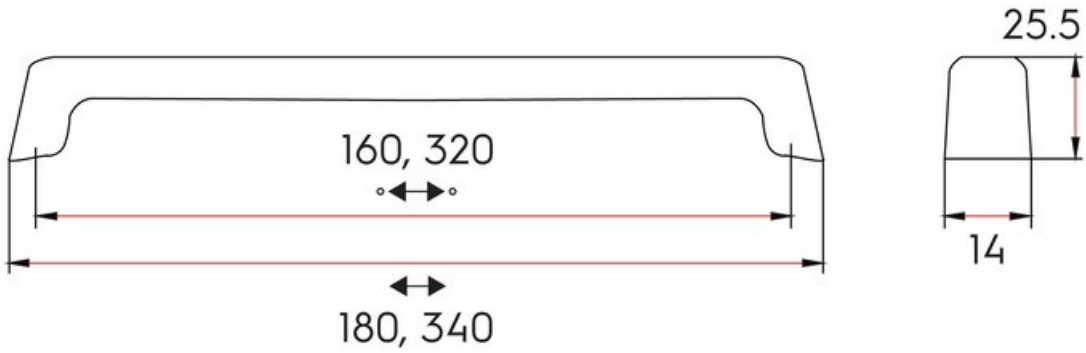

Technical Documents

View this product online at <https://marathonhardware.com/pd/9618-320-MBB>