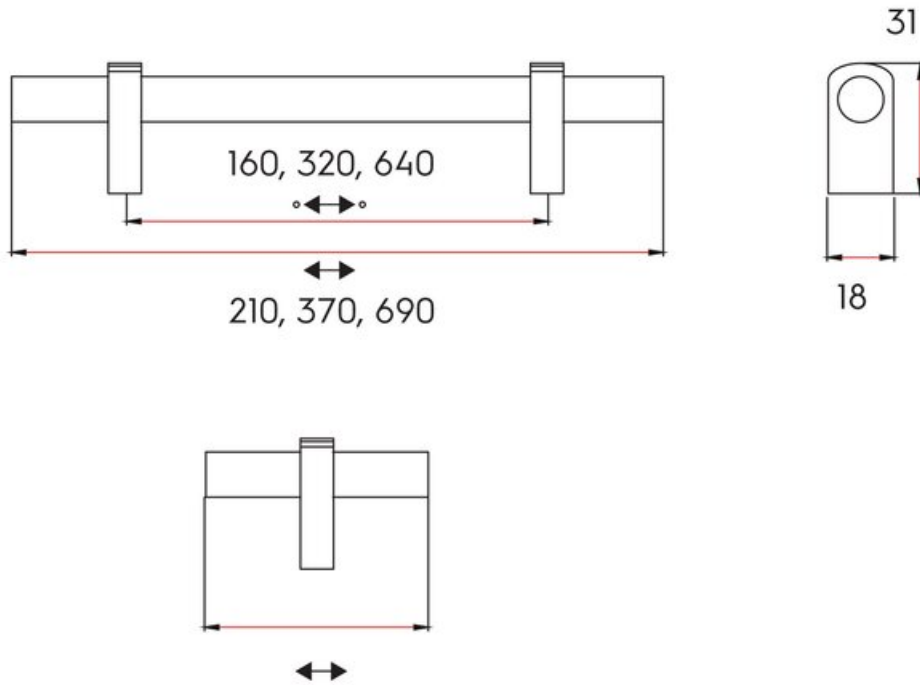

Technical Documents

View this product online at <https://marathonhardware.com/pd/8170-320-DBK>