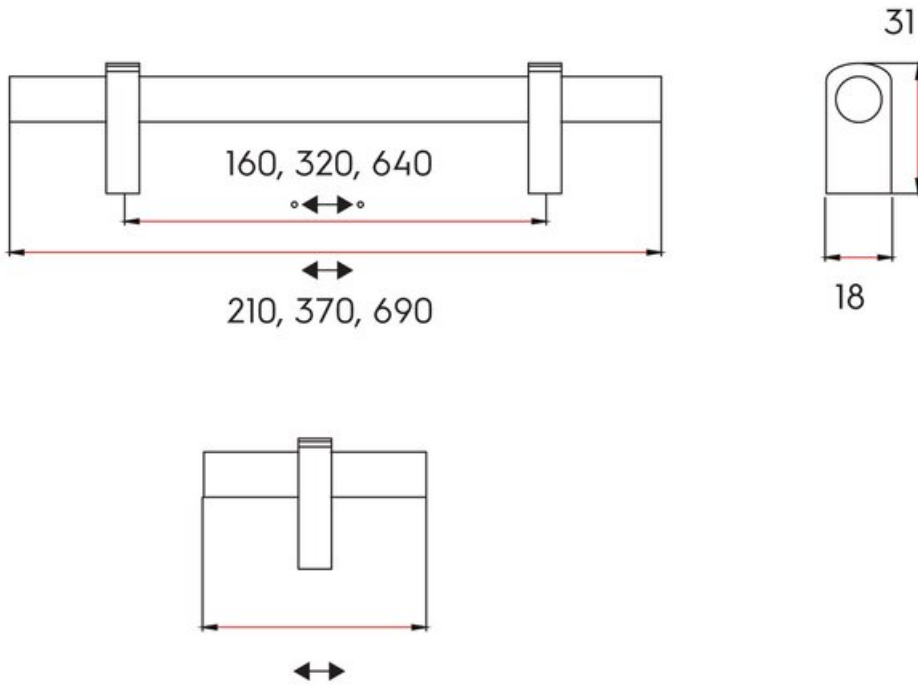

Technical Documents

View this product online at <https://marathonhardware.com/pd/8170-640-NBR>