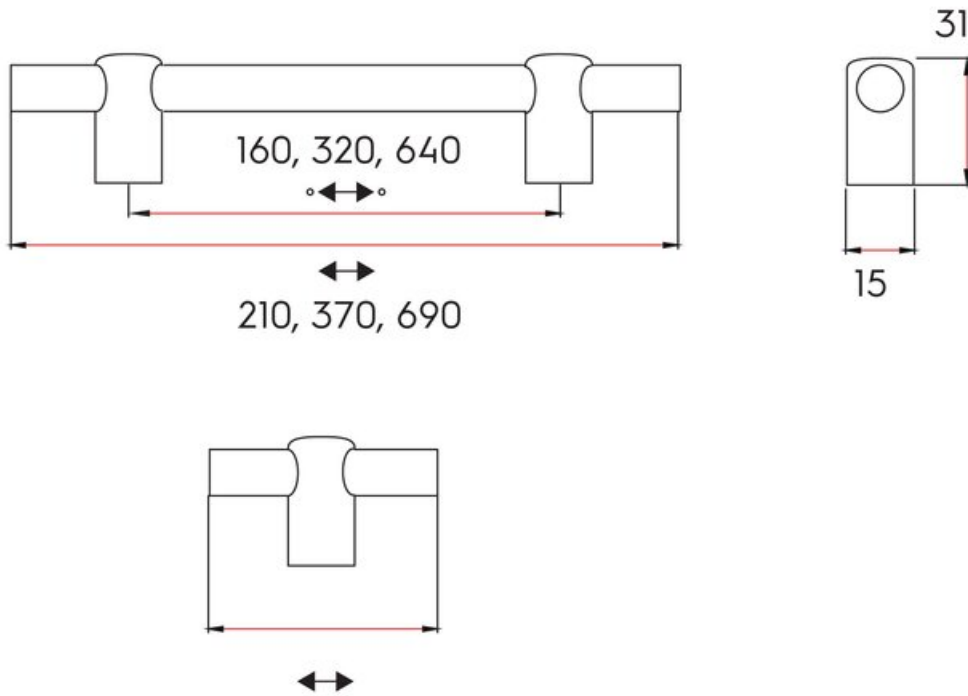

Technical Documents

View this product online at <https://marathonhardware.com/pd/8171-320-DBK>