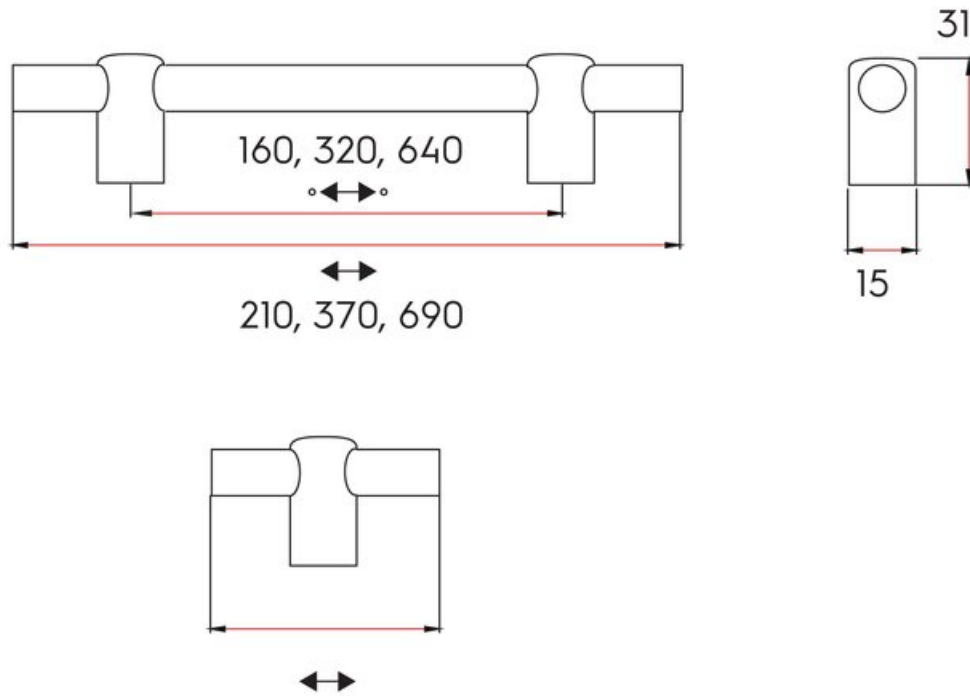

Technical Documents

View this product online at <https://marathonhardware.com/pd/8171-320-DBK-NBR>