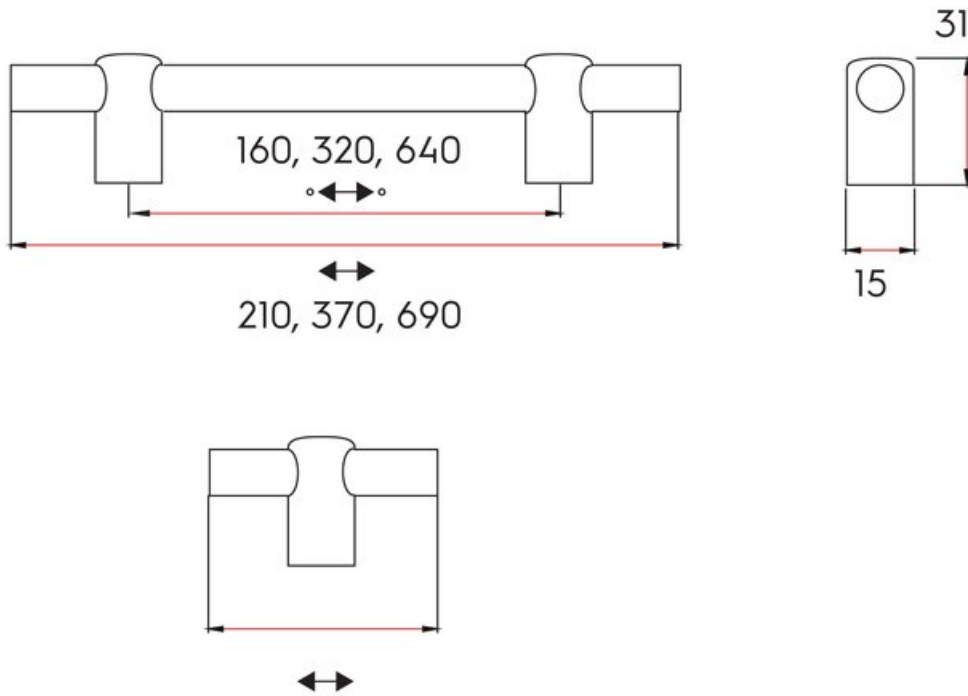

Technical Documents

View this product online at <https://marathonhardware.com/pd/8171-320-NBR>