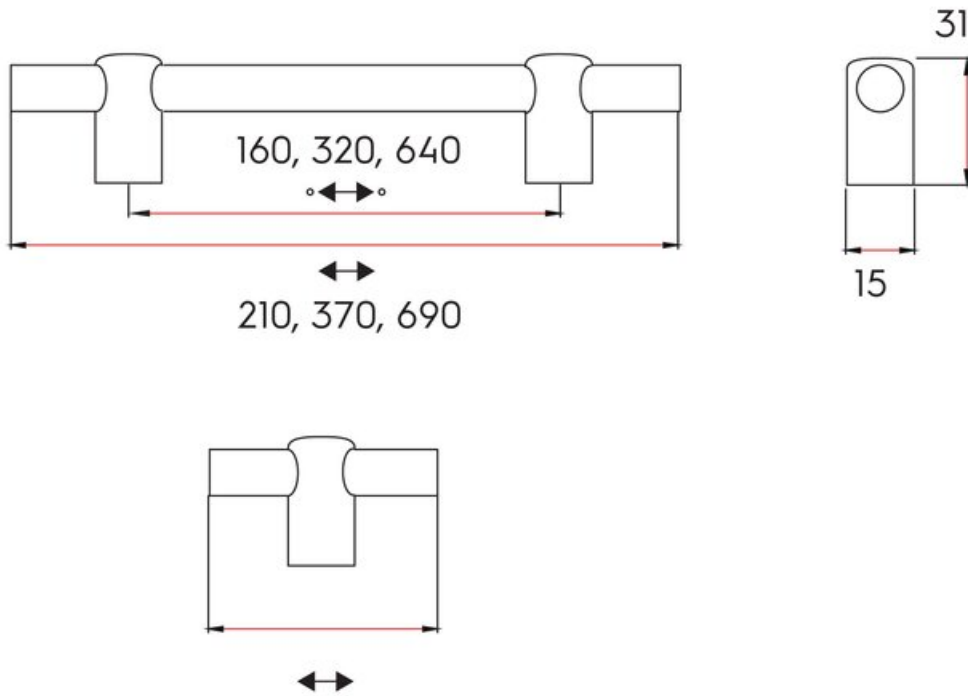

Technical Documents

View this product online at <https://marathonhardware.com/pd/8171-320-NBR-DBK>