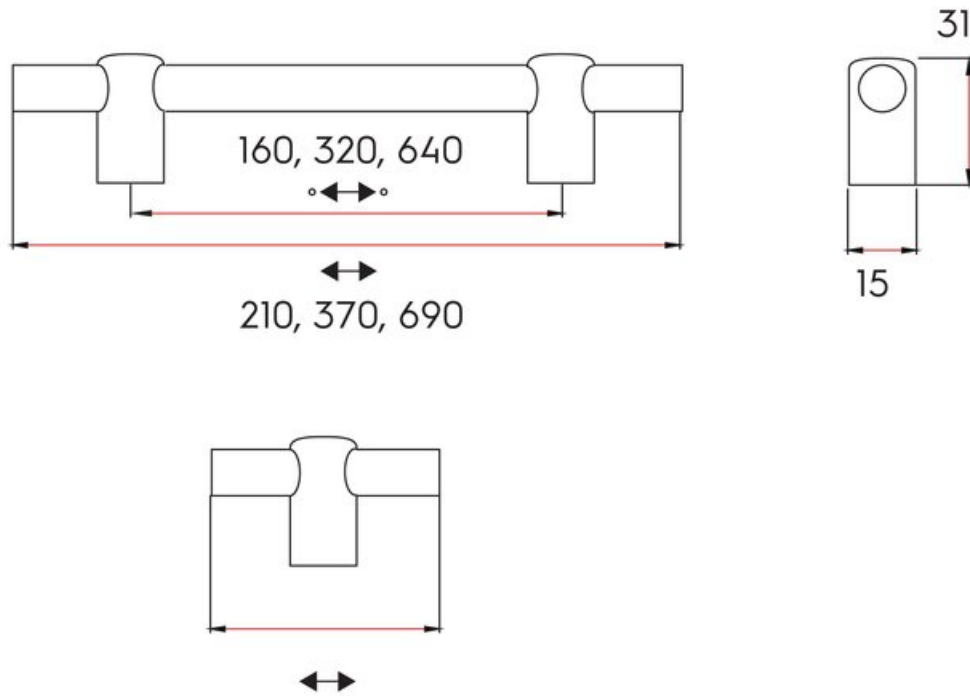

Technical Documents

View this product online at <https://marathonhardware.com/pd/8171-320-NBR-DBK>