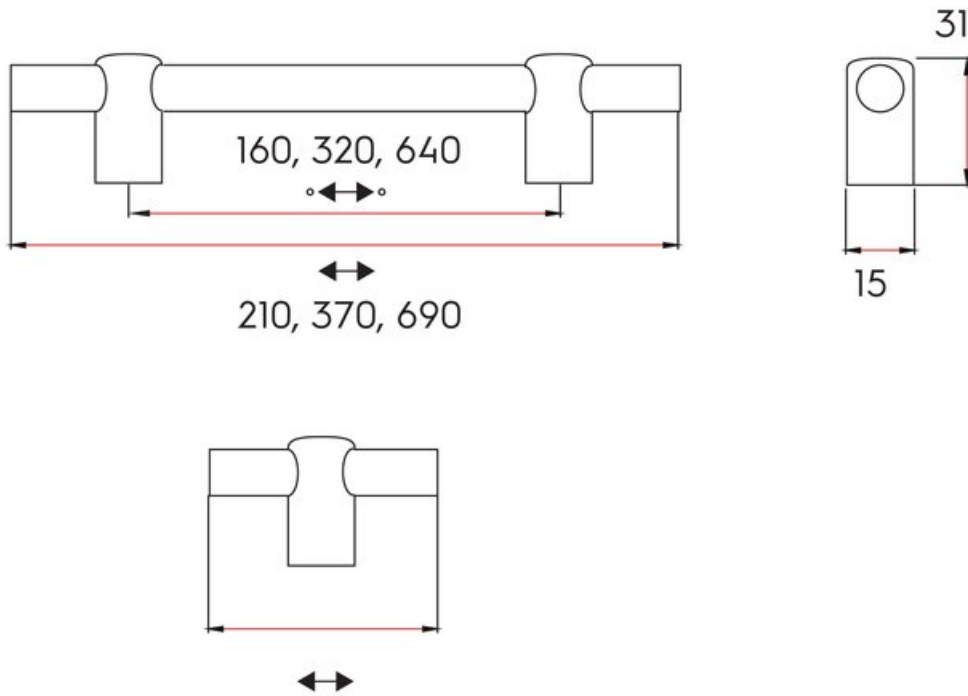

Technical Documents

View this product online at <https://marathonhardware.com/pd/8171-640-DBK>