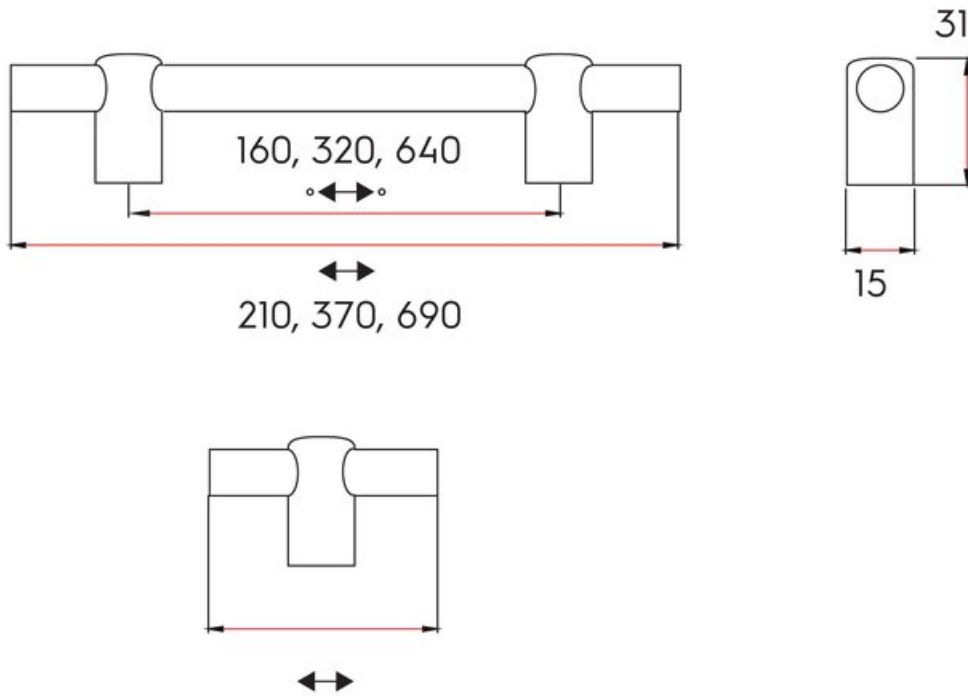

Technical Documents

View this product online at <https://marathonhardware.com/pd/8171-640-DBK-NBR>