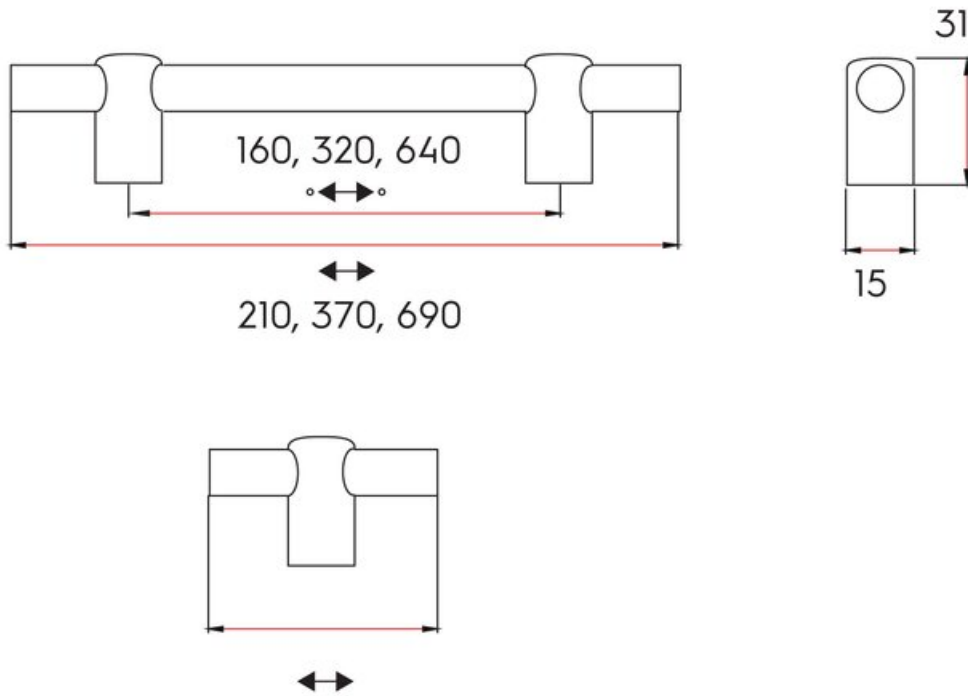

Technical Documents

View this product online at <https://marathonhardware.com/pd/8171-640-NBR>