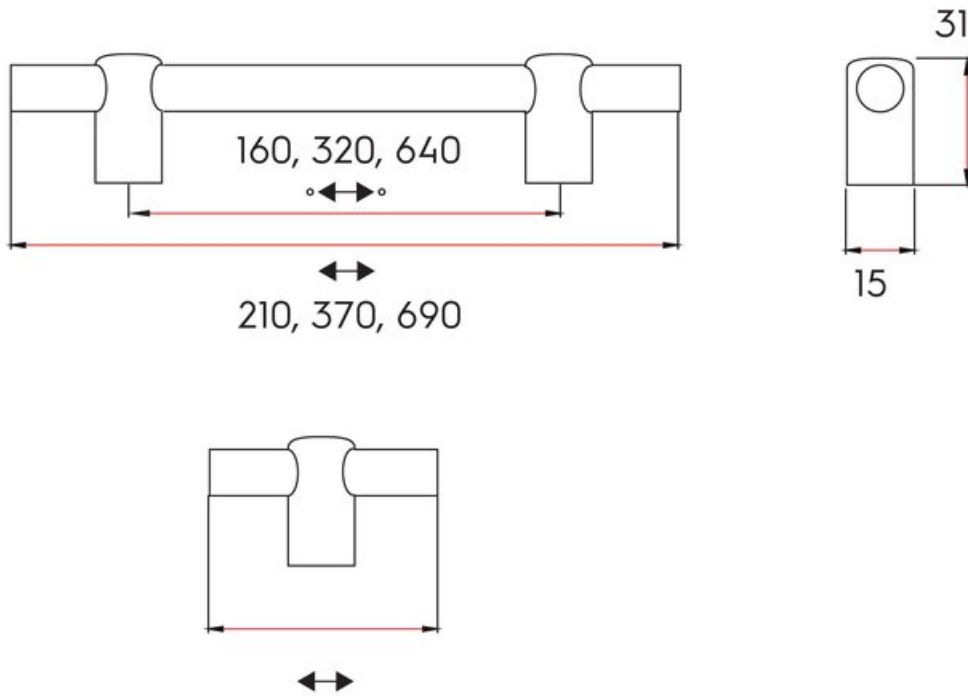

Technical Documents

View this product online at <https://marathonhardware.com/pd/8171-640-NBR-DBK>