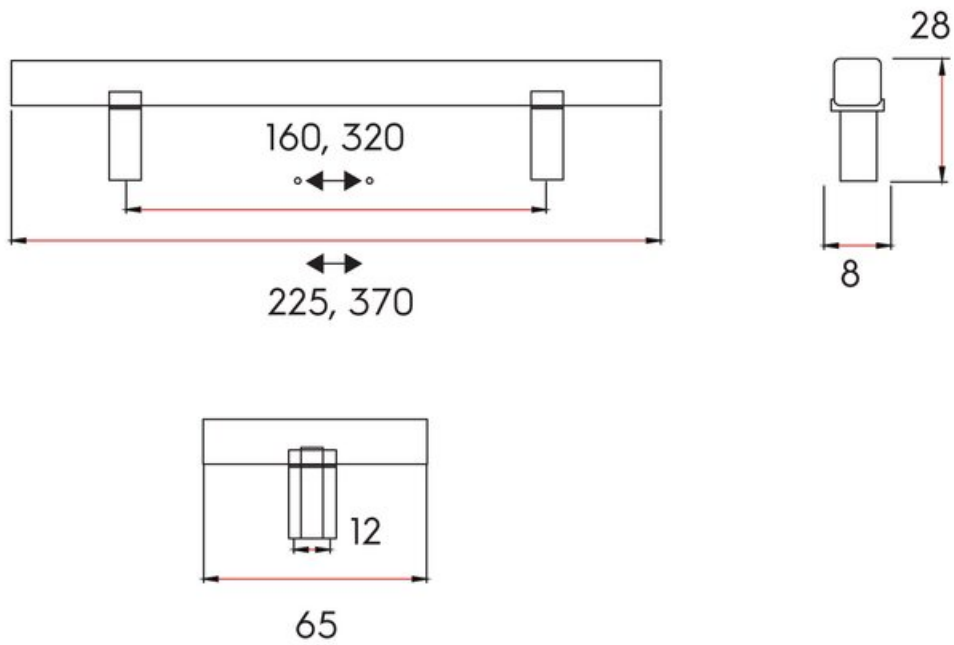

Center to Center Length	320 mm
Collection	Ducale
Colour Group	Gold
Finish Code	Matte Gold
Mounting Type	M4 Machine Screw
Overall Length	370 mm
Projection (Height)	28 mm
Style Family	Designer
Width	8 mm

Product Advantages

- Knurled texture
- 5 finishes to choose from
- 2 lengths: 160mm, 320mm

Technical Documents

View this product online at <https://marathonhardware.com/pd/8175-320-MGLD>