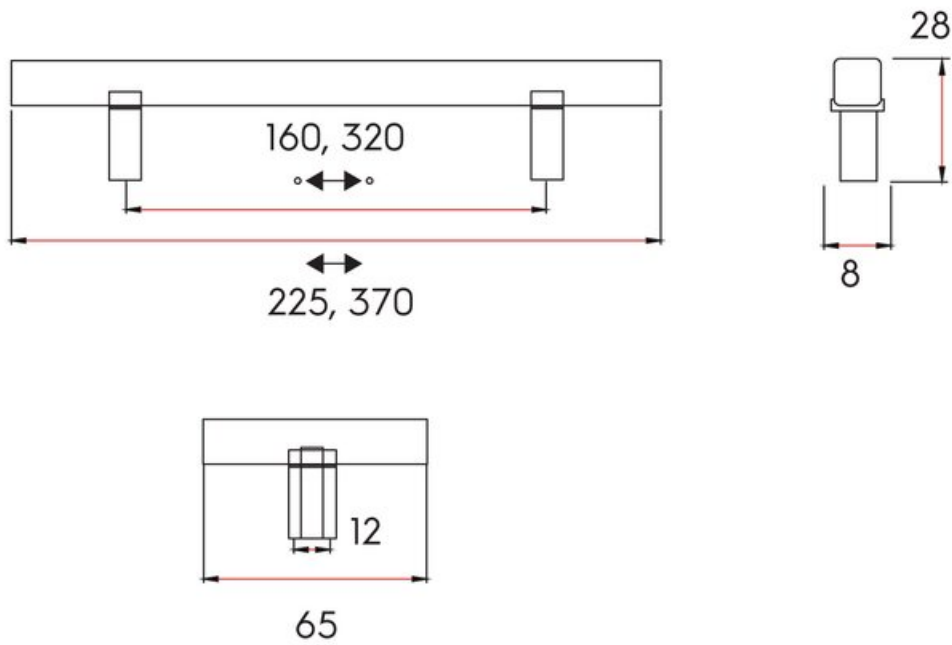

Technical Documents

View this product online at <https://marathonhardware.com/pd/8175-320-TBRZ>