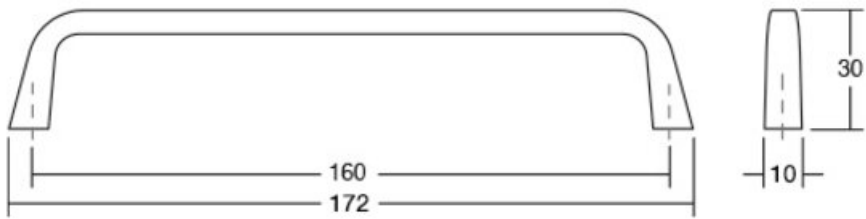

Technical Documents

View this product online at <https://marathonhardware.com/pd/V0446160Z11>