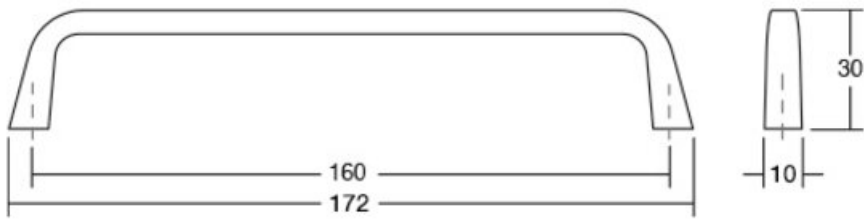

Technical Documents

View this product online at <https://marathonhardware.com/pd/V0446160ZM2>