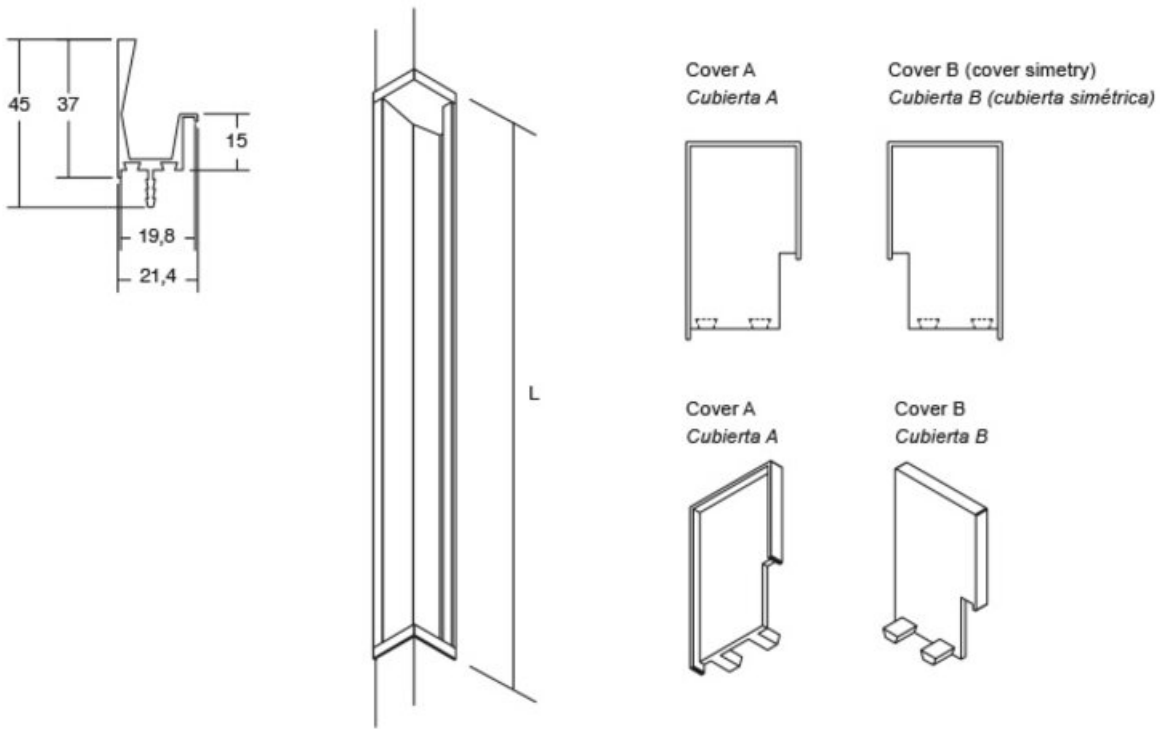

Technical Documents

View this product online at <https://marathonhardware.com/pd/V0449200LM23>