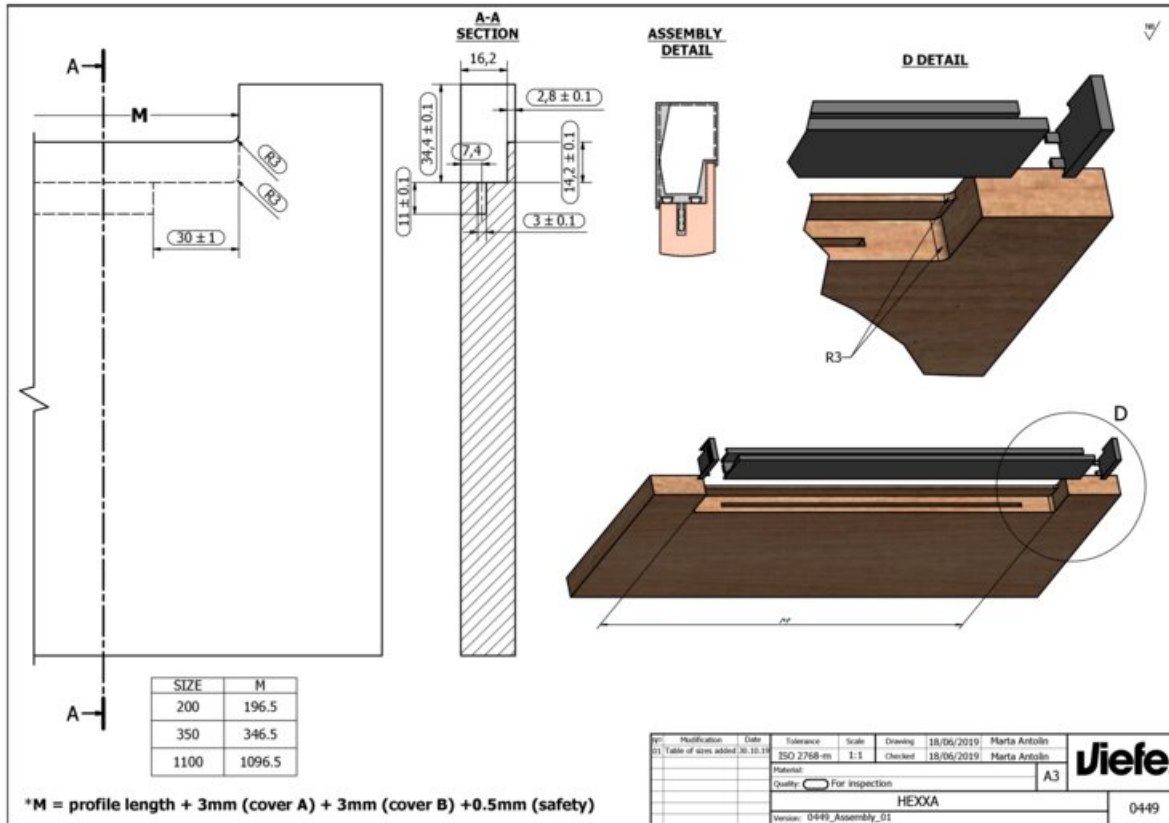

Technical Documents

View this product online at <https://marathonhardware.com/pd/V0449200LM23>