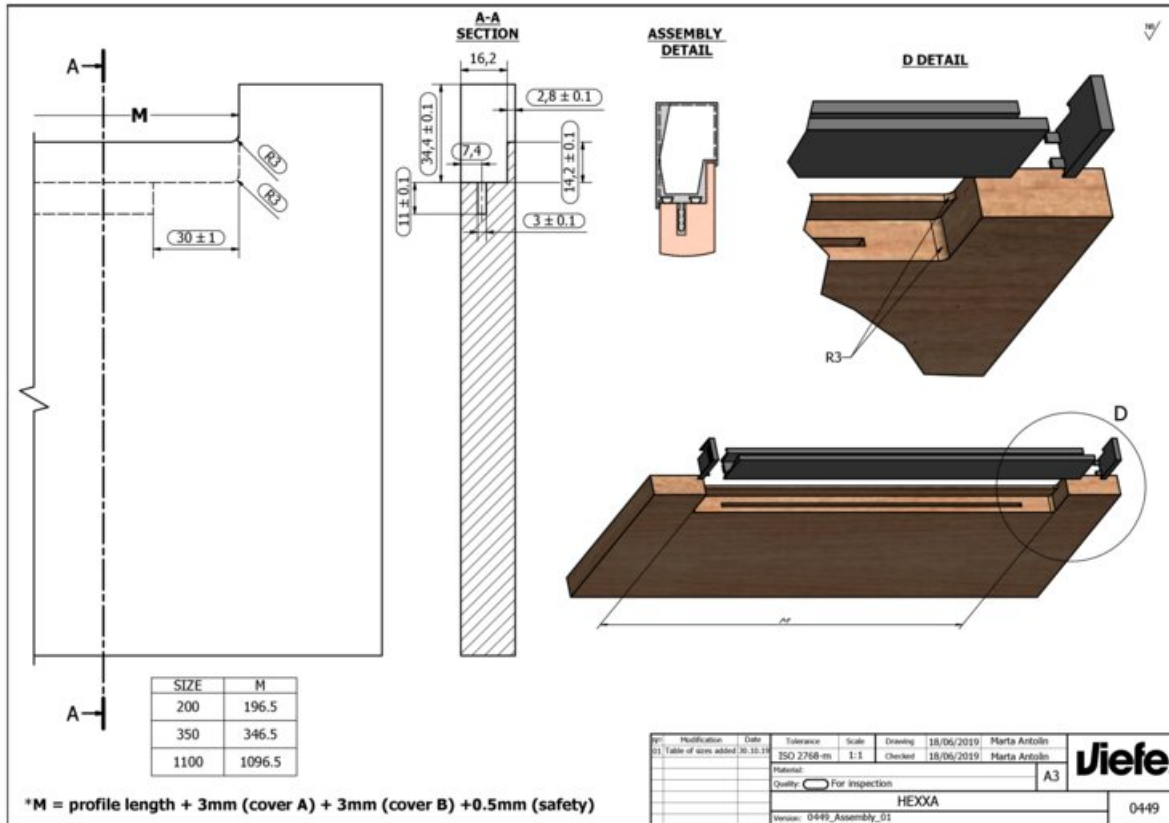

Technical Documents

View this product online at <https://marathonhardware.com/pd/V0449200LM41>