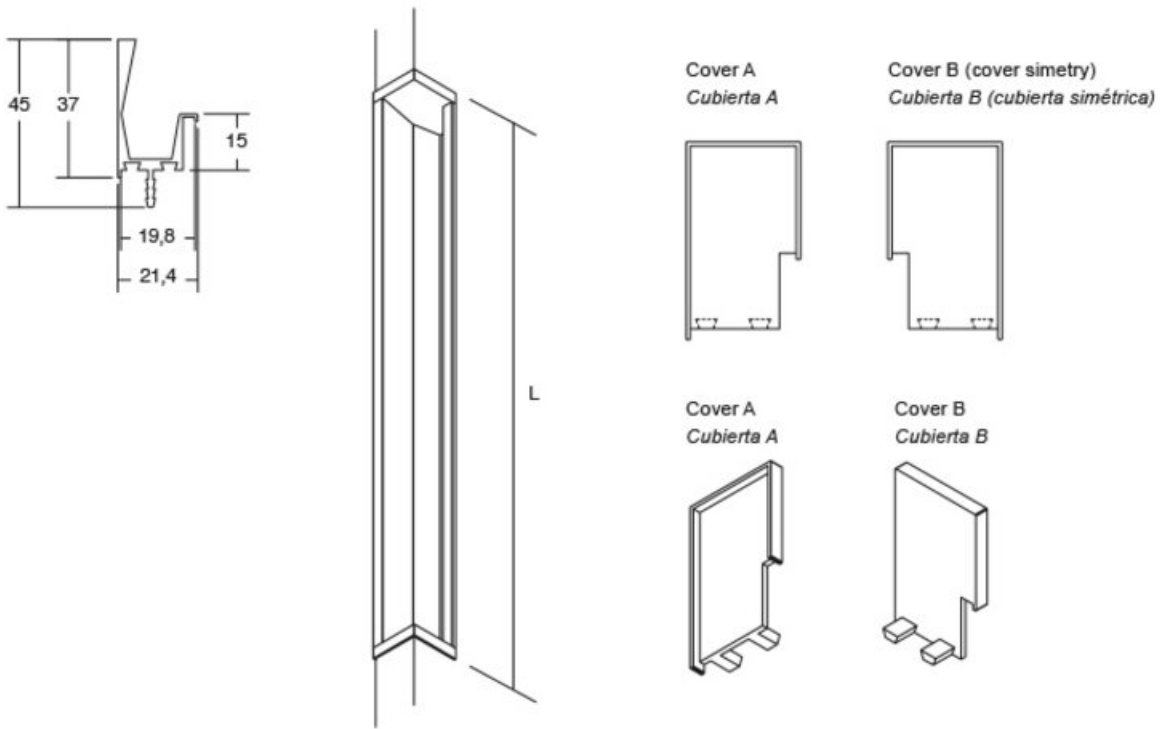

Technical Documents

View this product online at <https://marathonhardware.com/pd/V0449200LM41>