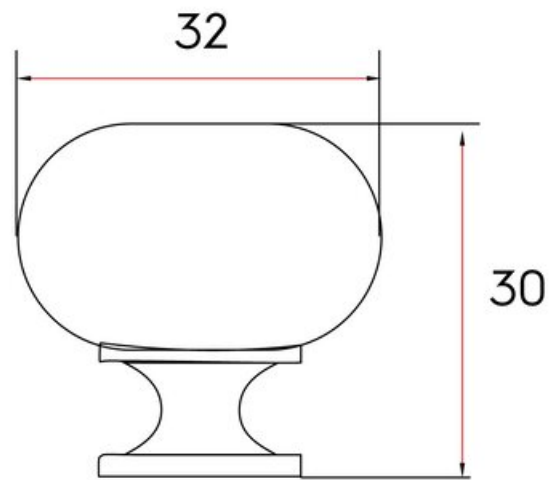

Technical Documents

View this product online at <https://marathonhardware.com/pd/9530-ACBH-D>